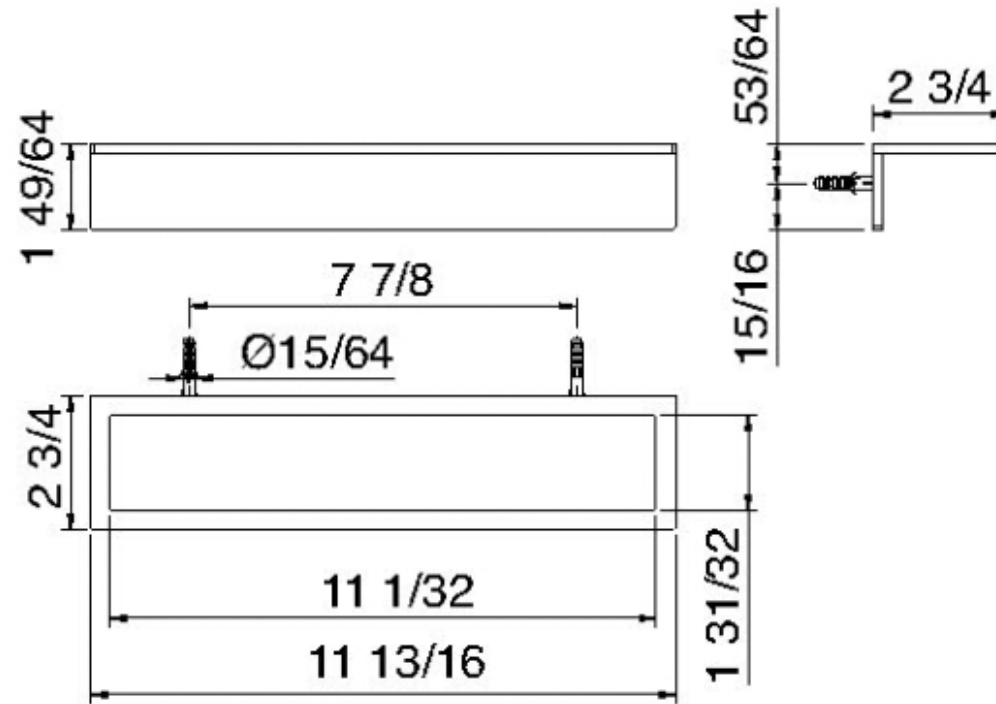

9024

12" wallmount single towel bar

FINISHES:

FROSTED INOX

treeemme RUBINETTERIE
instruments for water