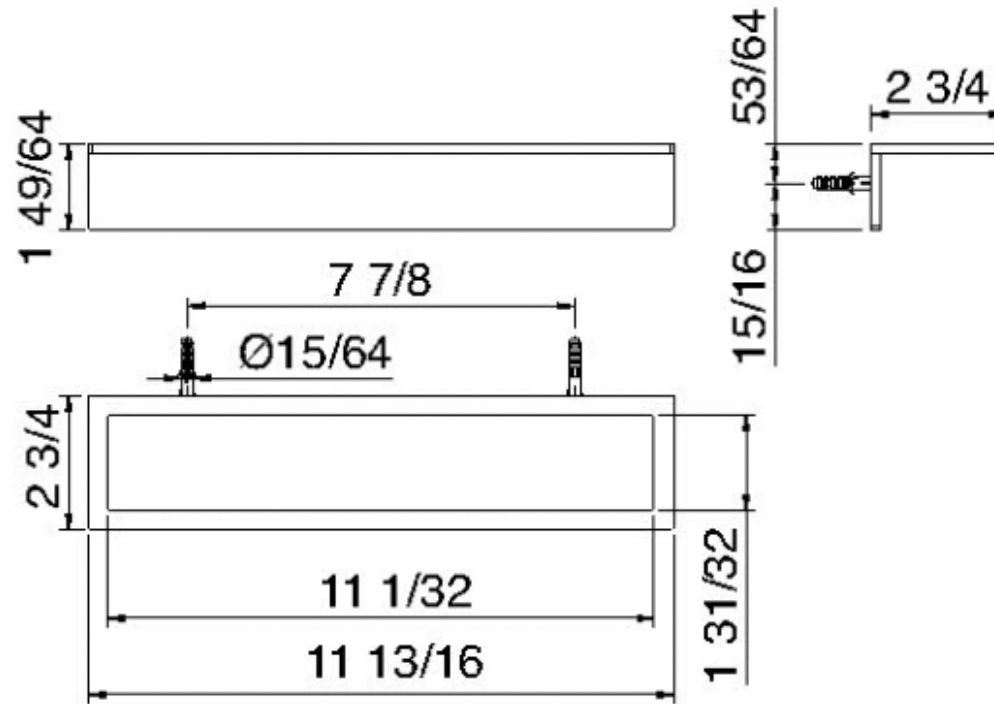

9024

12" wallmount single towel bar

FINISHES:

FROSTED INOX

treeemme RUBINETTERIE
instruments for water