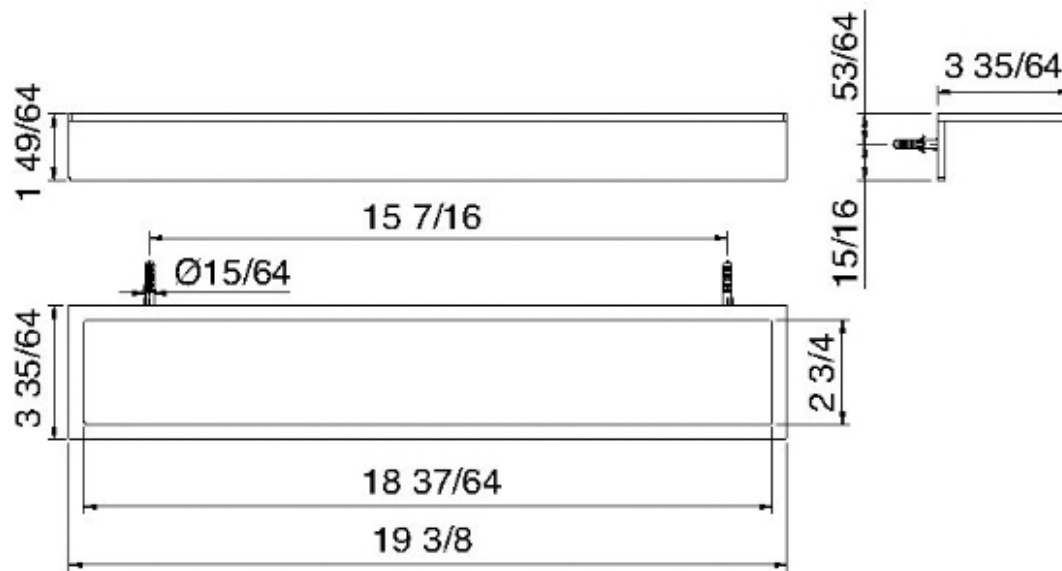

9026

19 3/8 " wallmount shelf

FINISHES:

FROSTED INOX

treeemme RUBINETTERIE
instruments for water