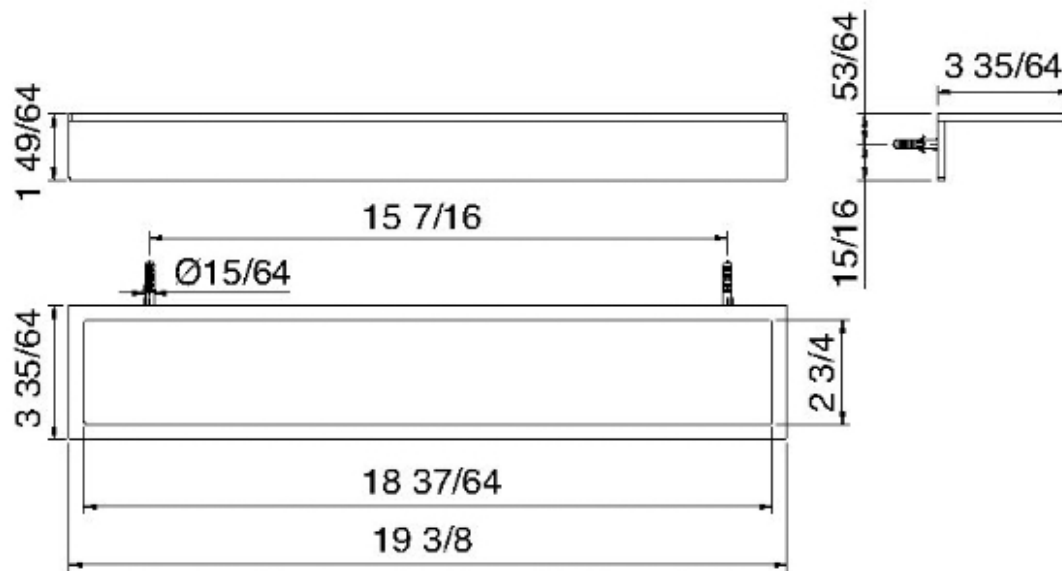

9026

19 3/8 " wallmount shelf

FINISHES:

FROSTED INOX

RUBINETTERIE
treemme
instruments for water