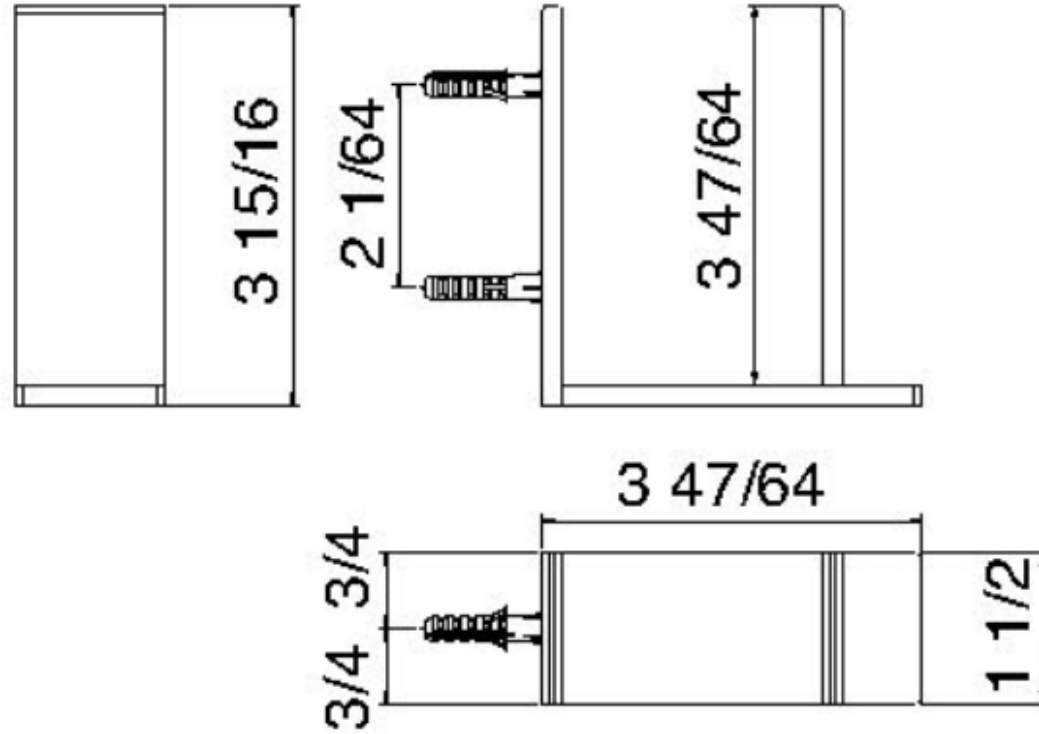

9028

Wallmount spare paper holder

FINISHES:

FROSTED INOX

treeemme RUBINETTERIE
instruments for water