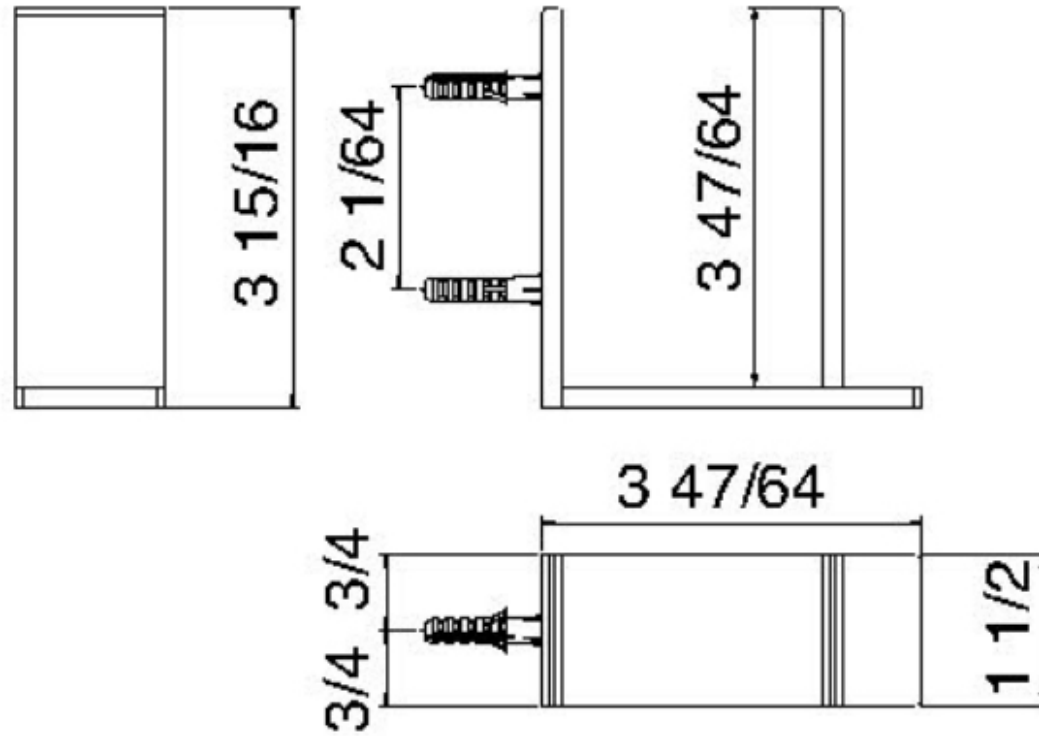

9028

Wallmount spare paper holder

FINISHES:

FROSTED INOX

treeemme RUBINETTERIE
instruments for water