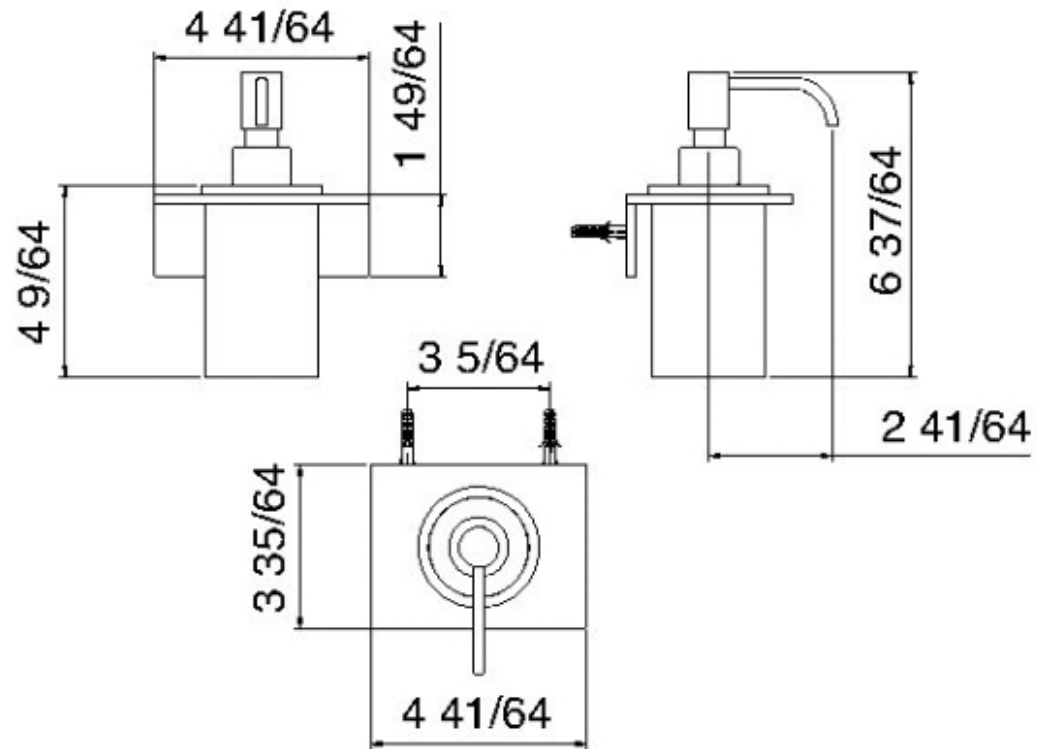

9041

Wallmount soap dispenser

FINISHES:

FROSTED INOX

treeemme RUBINETTERIE
instruments for water