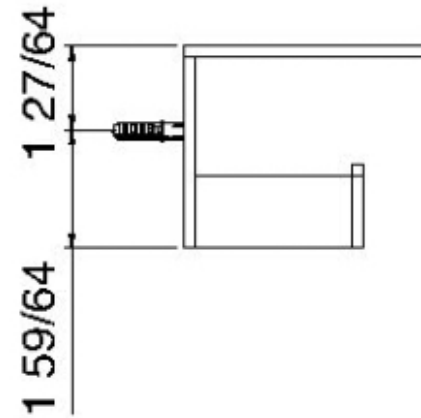

# 9059

Wallmount paper holder and shelf

FINISHES:

FROSTED INOX

**treeemme** RUBINETTERIE  
*instruments for water*