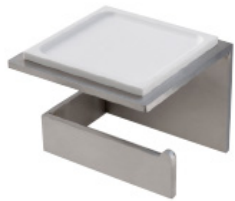

9059

Wallmount paper holder and shelf

FINISHES:

FROSTED INOX

treeemme RUBINETTERIE
instruments for water