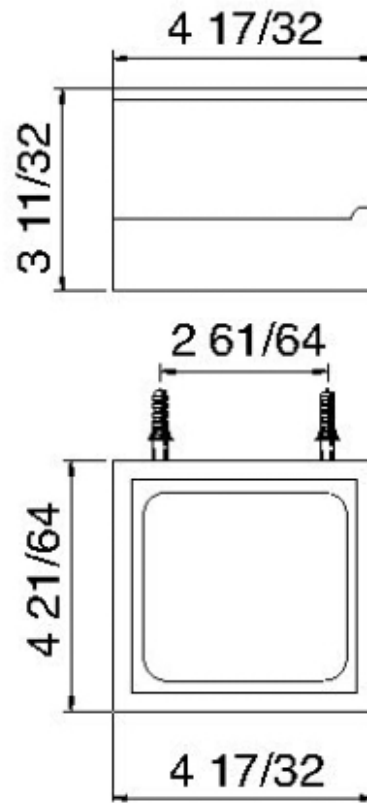

# 9059

Wallmount paper holder and shelf

FINISHES:

FROSTED INOX

**treeemme** RUBINETTERIE  
*instruments for water*