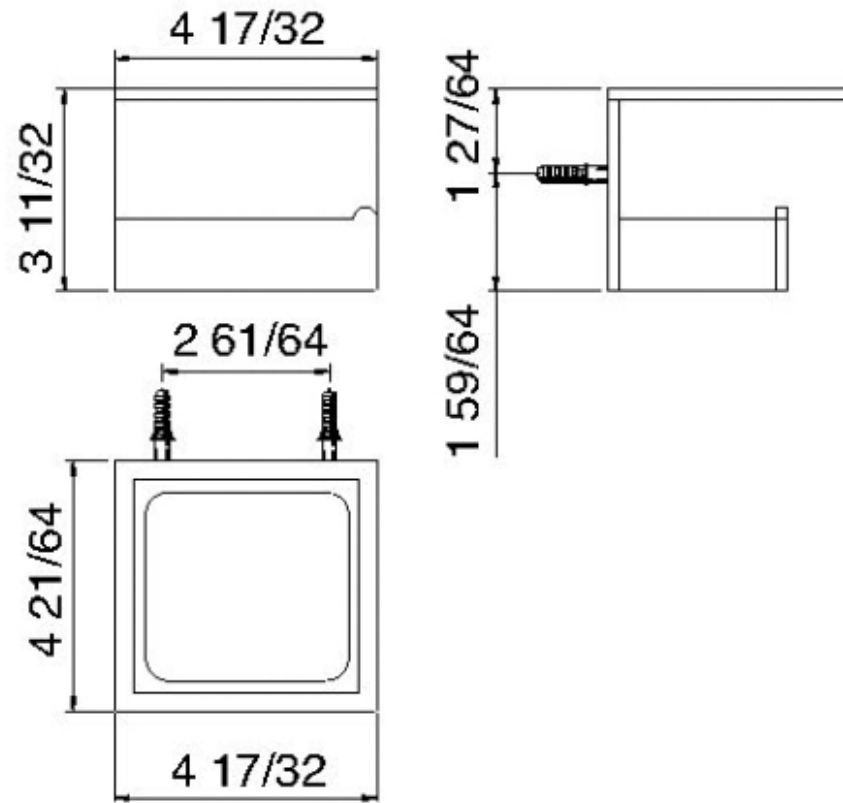

9059

Wallmount paper holder and shelf

FINISHES:

FROSTED INOX

treeemme RUBINETTERIE
instruments for water