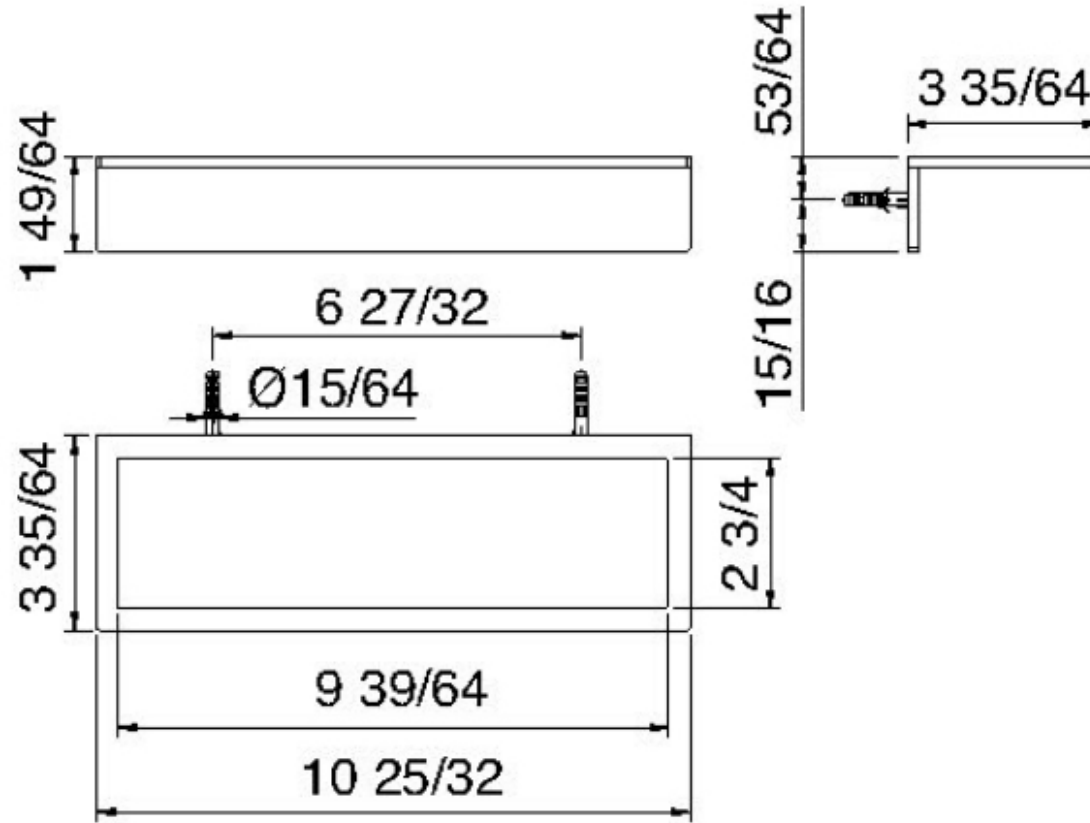

9062

10 13/16 " wallmount shelf

FINISHES:

FROSTED INOX

treeemme RUBINETTERIE
instruments for water