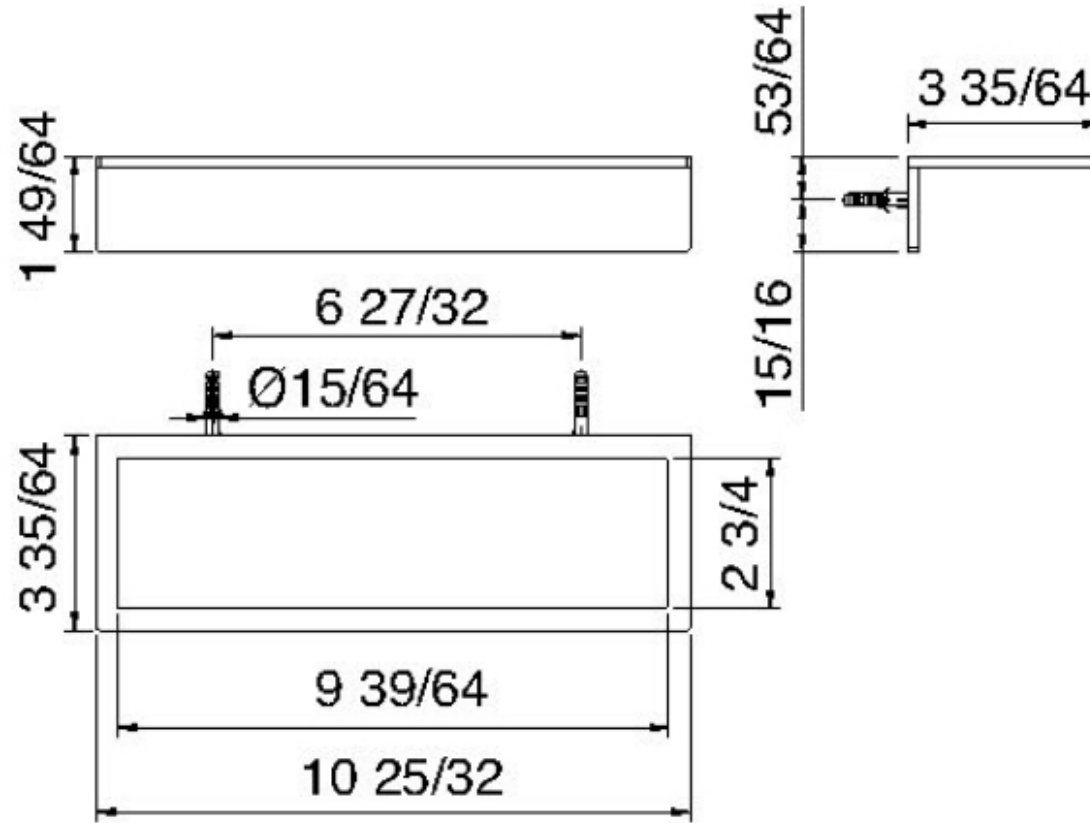

# 9062

10 13/16 " wallmount shelf

FINISHES:

FROSTED INOX

**treeemme** RUBINETTERIE  
*instruments for water*