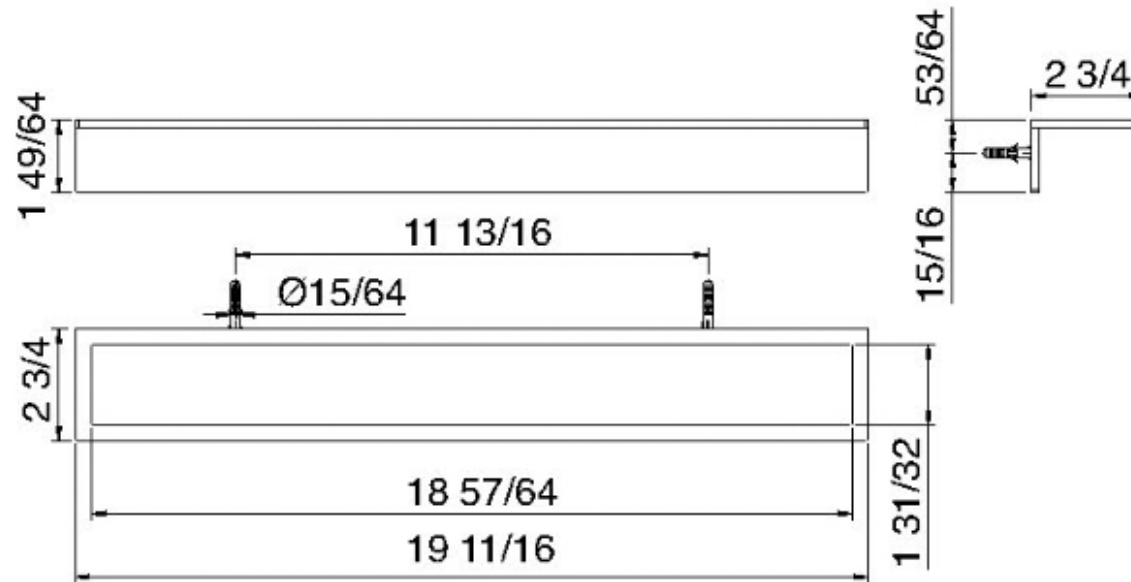

9065

19 11/16 " wallmount single towel bar

FINISHES:

FROSTED INOX

treeemme RUBINETTERIE
instruments for water