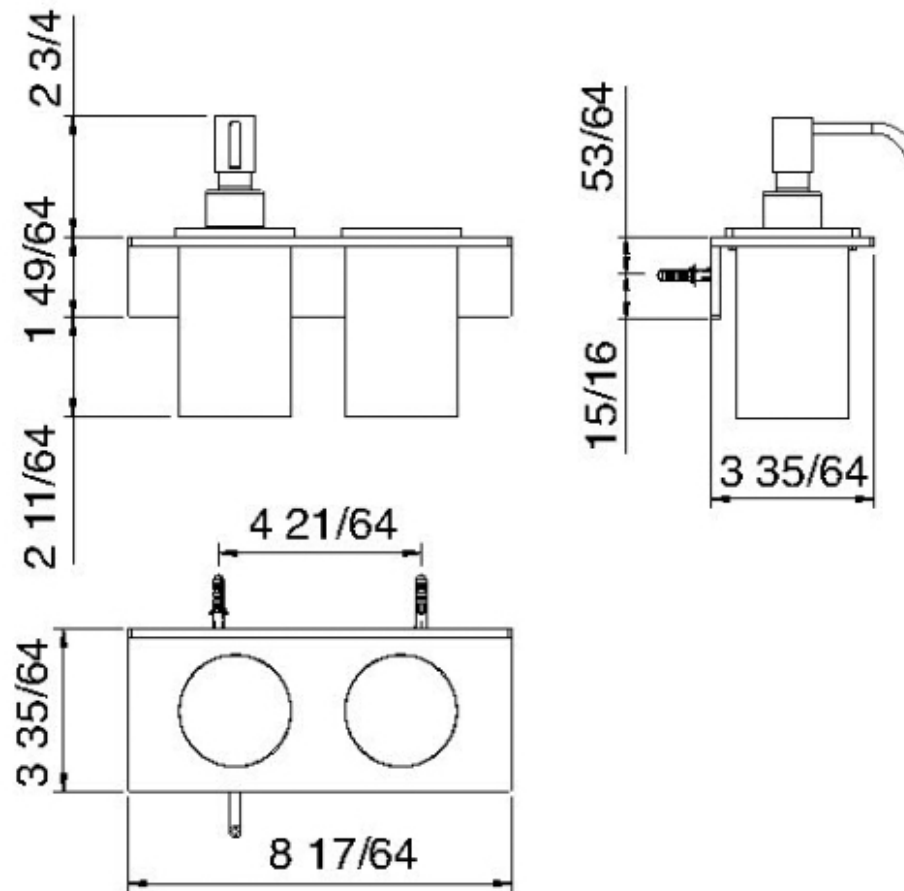

# 9071

Wallmount soap dispenser and tumber holder

FINISHES:

FROSTED INOX

RUBINETTERIE  
**tremme**  
*instruments for water*