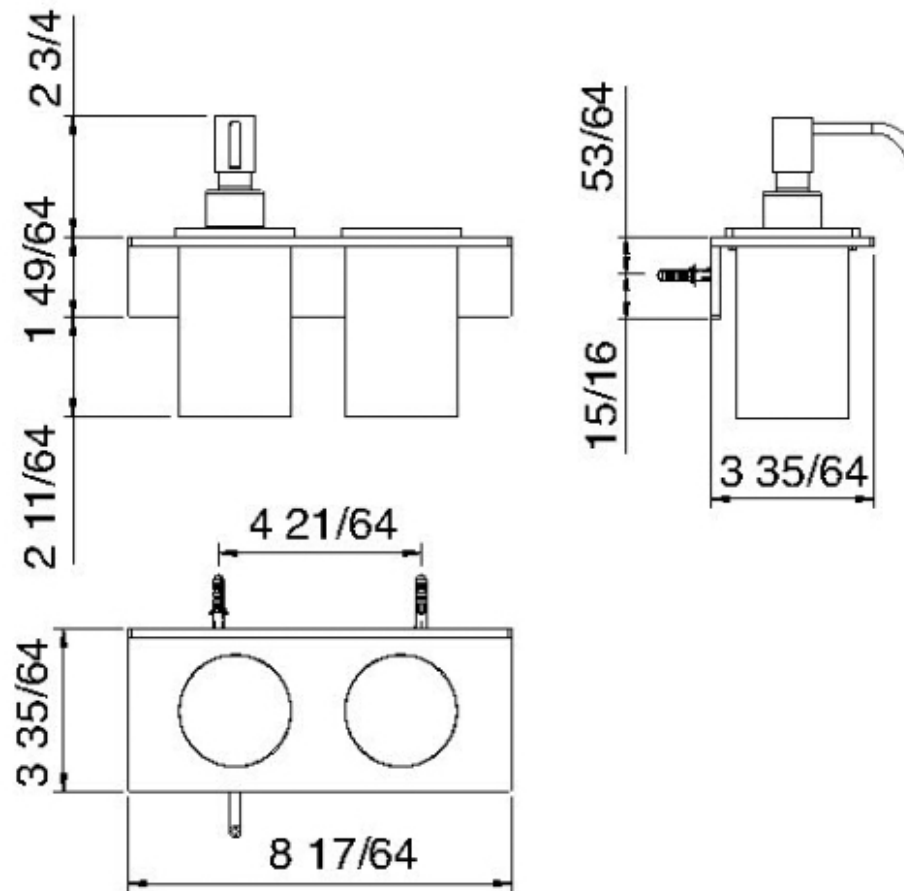

9071

Wallmount soap dispenser and tumber holder

FINISHES:

FROSTED INOX

RUBINETTERIE
tremme
instruments for water