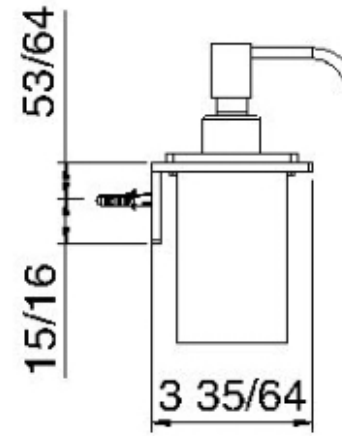

9072

Wallmount shelf with soap dispenser

FINISHES:

FROSTED INOX

treeemme RUBINETTERIE
instruments for water