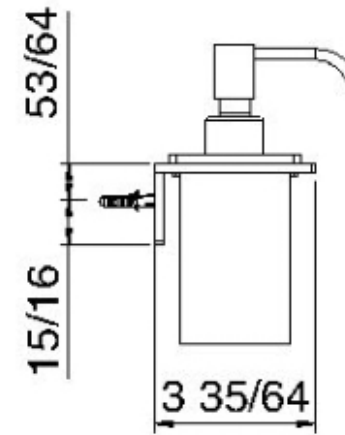

9072

Wallmount shelf with soap dispenser

FINISHES:

FROSTED INOX

treeemme RUBINETTERIE
instruments for water