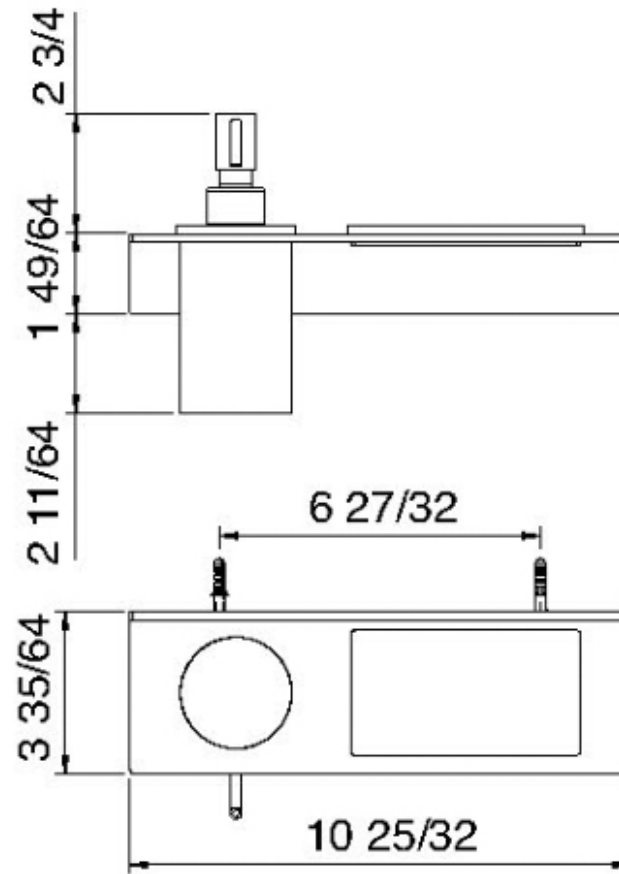

9072

Wallmount shelf with soap dispenser

FINISHES:

FROSTED INOX

treeemme RUBINETTERIE
instruments for water