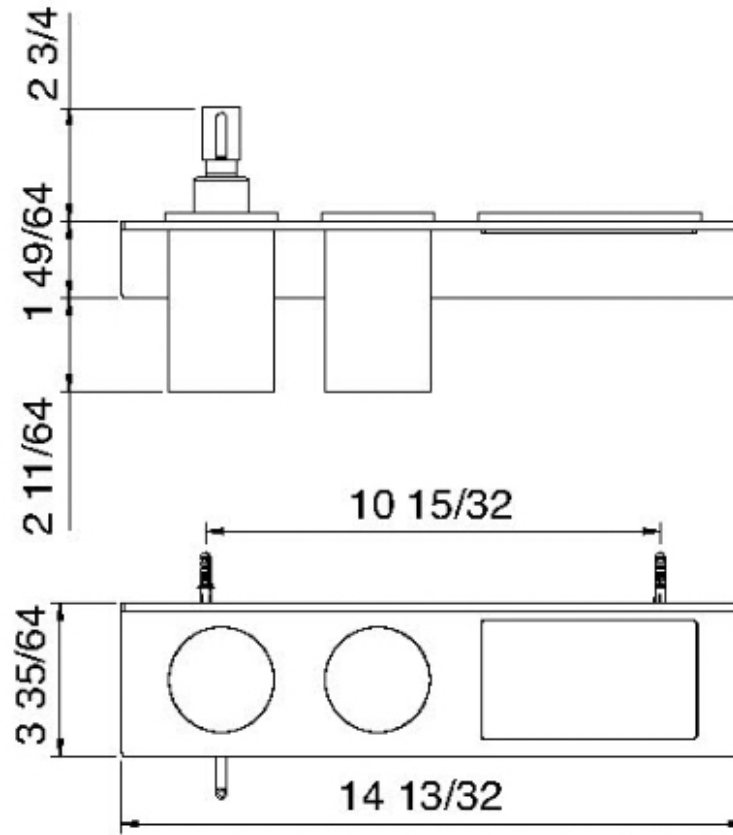

# 9073

Wallmount shelf with soap dispenser and tumbler holder

FINISHES:

FROSTED INOX

RUBINETTERIE  
**tremme**  
*instruments for water*