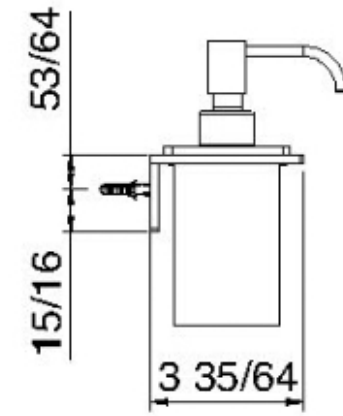

9073

Wallmount shelf with soap dispenser and tumbler holder

FINISHES:

FROSTED INOX

tremme RUBINETTERIE
instruments for water