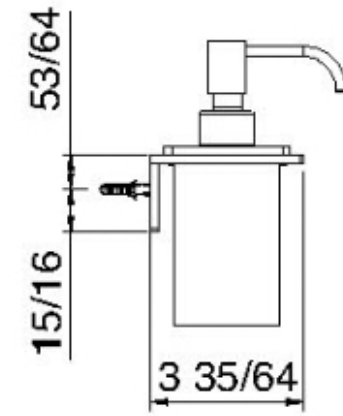

# 9073

Wallmount shelf with soap dispenser and tumbler holder

FINISHES:

FROSTED INOX

RUBINETTERIE  
**tremme**  
*instruments for water*