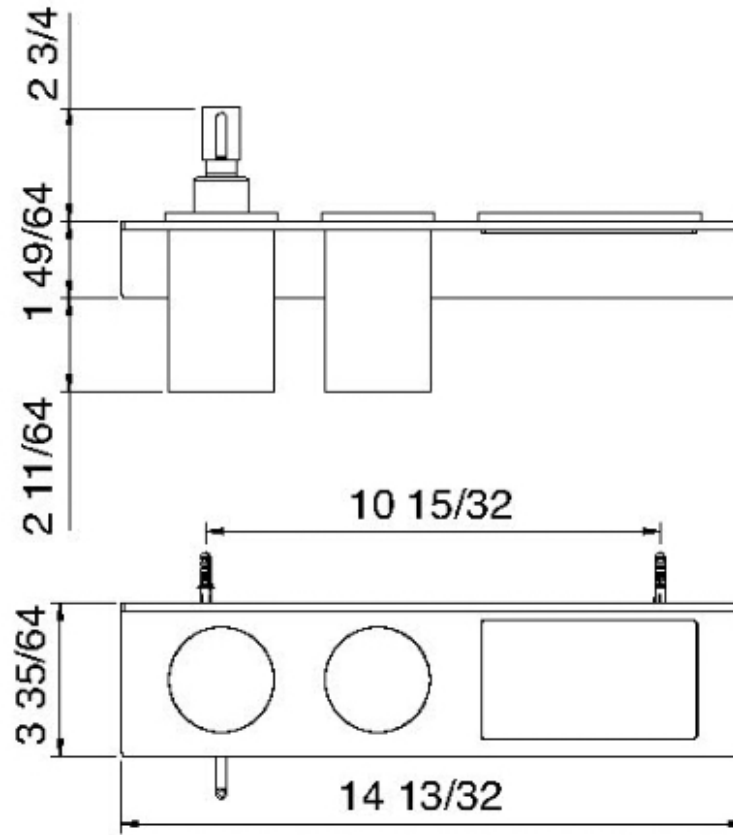

9073

Wallmount shelf with soap dispenser and tumbler holder

FINISHES:

FROSTED INOX

tremme RUBINETTERIE
instruments for water