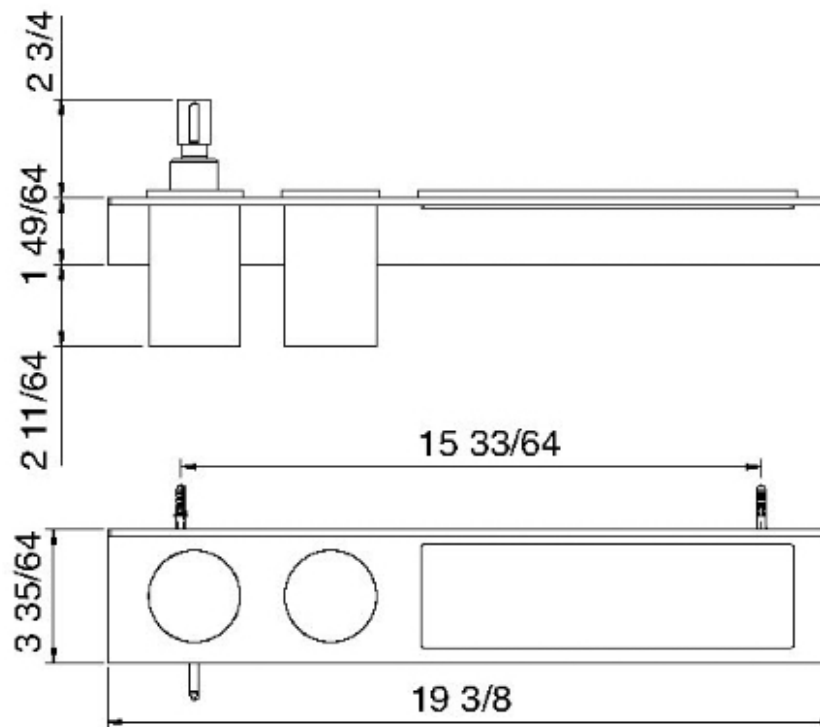

# 9074

Wallmount shelf with soap dispenser and tumbler holder

FINISHES:

FROSTED INOX

RUBINETTERIE  
**tremme**  
*instruments for water*