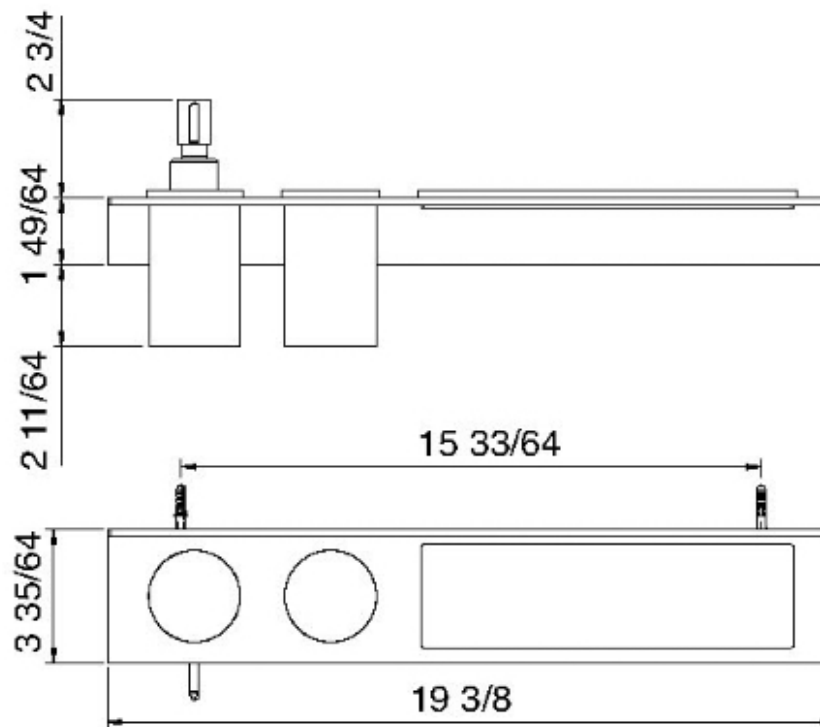

9074

Wallmount shelf with soap dispenser and tumbler holder

FINISHES:

FROSTED INOX

RUBINETTERIE
tremme
instruments for water