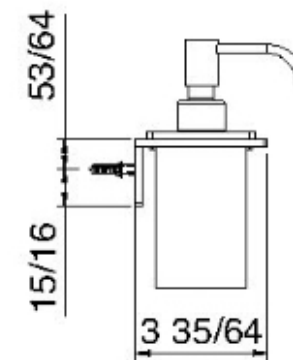

# 9074

Wallmount shelf with soap dispenser and tumbler holder

FINISHES:

FROSTED INOX

RUBINETTERIE  
**tremme**  
*instruments for water*