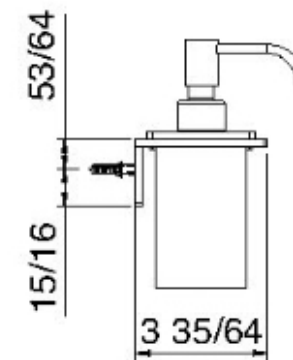

9074

Wallmount shelf with soap dispenser and tumbler holder

FINISHES:

FROSTED INOX

RUBINETTERIE
tremme
instruments for water