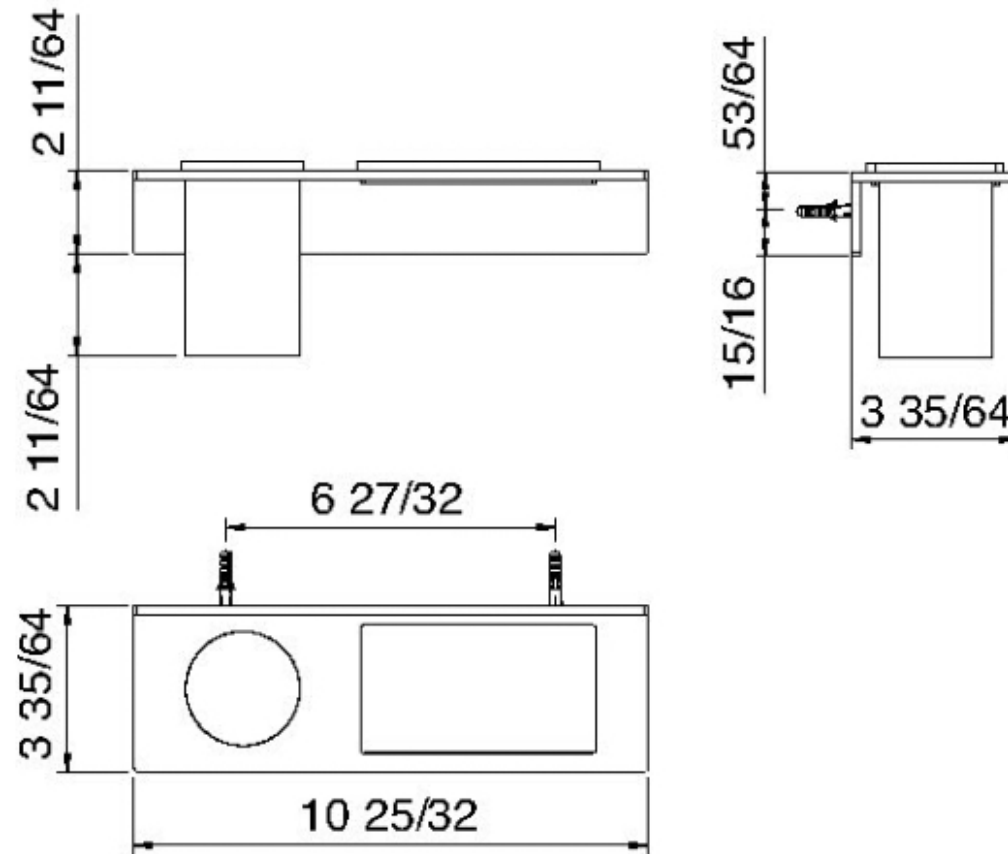

9075

Wallmount shelf with tumbler holder

FINISHES:

FROSTED INOX

tree^{RUBINETTERIE}**emme**
instruments for water