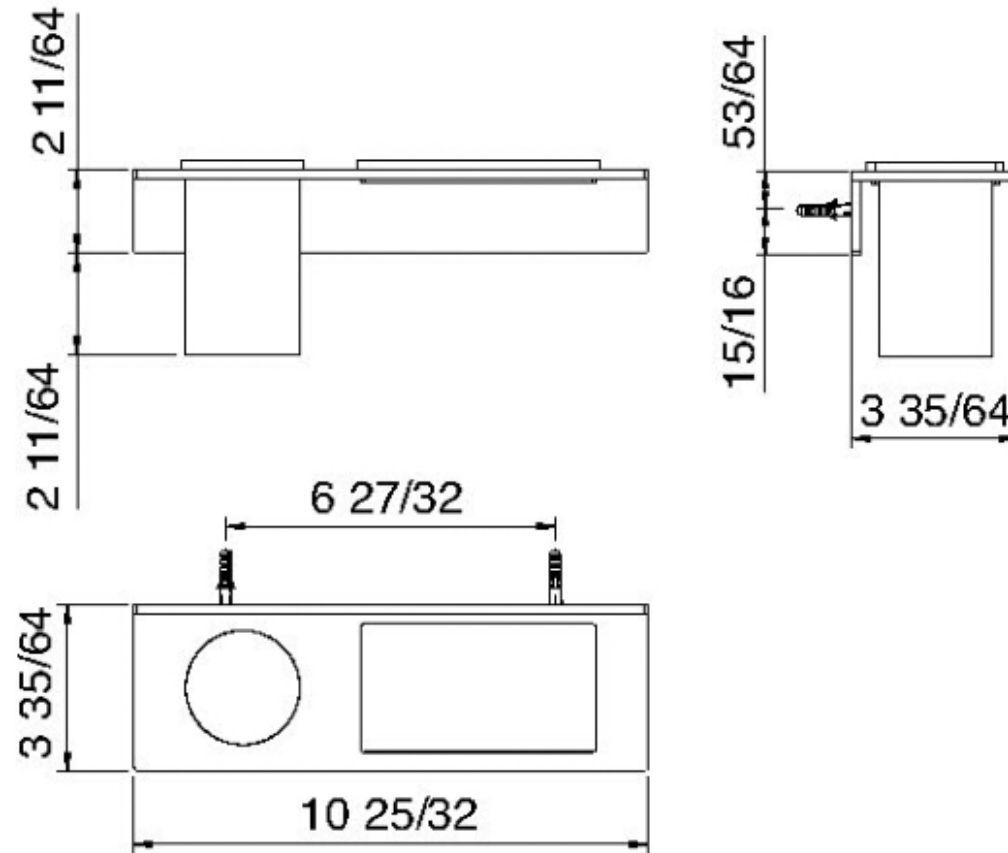

9075

Wallmount shelf with tumbler holder

FINISHES:

FROSTED INOX

tree^{RUBINETTERIE}**emme**
instruments for water