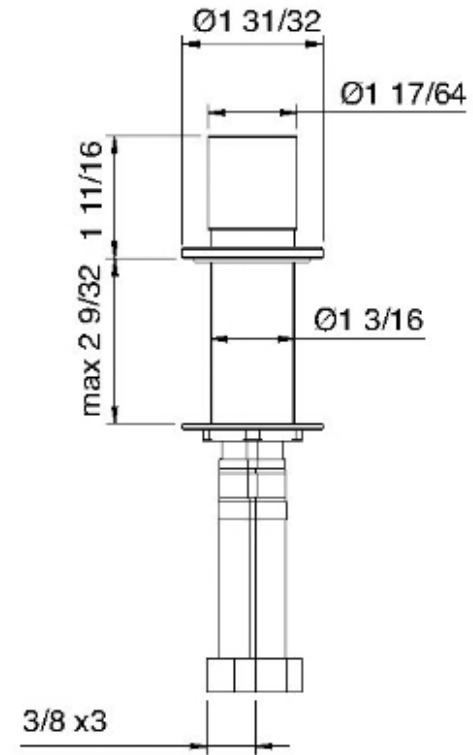

AA6006__04

Single-handle deckmount control mixer for lavatory faucet

FINISHES:

FROSTED INOX

treemme RUBINETTERIE
instruments for water