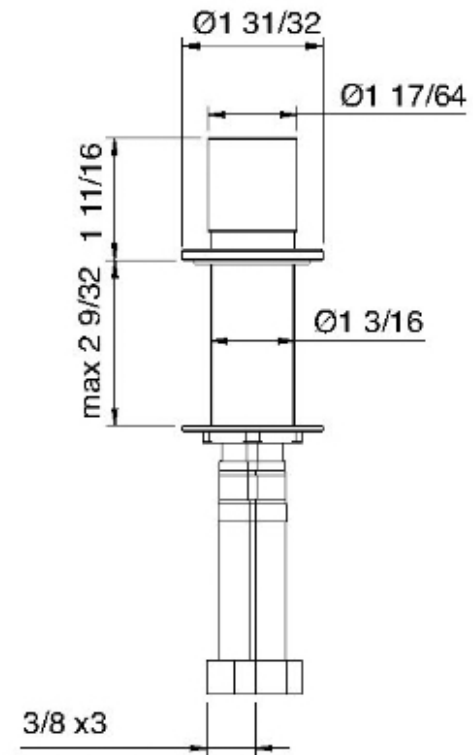

AA6006__04

Single-handle deckmount control mixer for lavatory faucet

FINISHES:

FROSTED INOX

treemme RUBINETTERIE
instruments for water