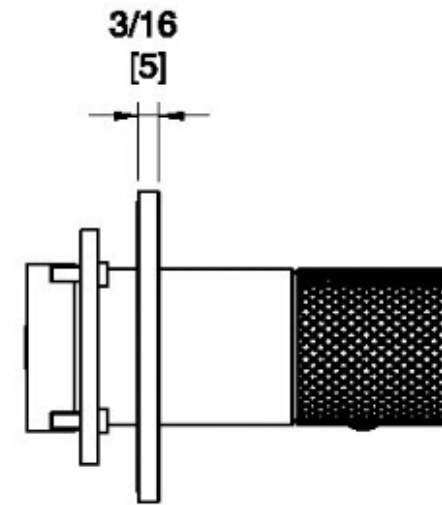

IT11C8__01

Single-handle wallmount control mixer for lavatory faucet

FINISHES:

FROSTED INOX

RUBINETTERIE
treemme
instruments for water