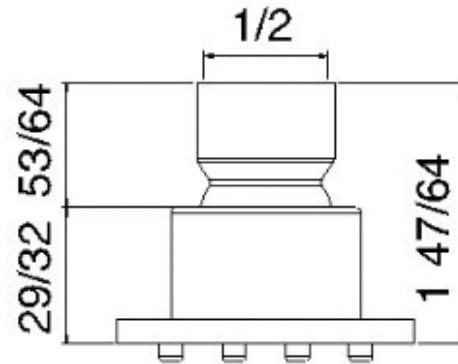

# RTBR255

Square body jet

FINISHES:

FROSTED INOX

**tree**<sup>RUBINETTERIE</sup>**mme**  
*instruments for water*