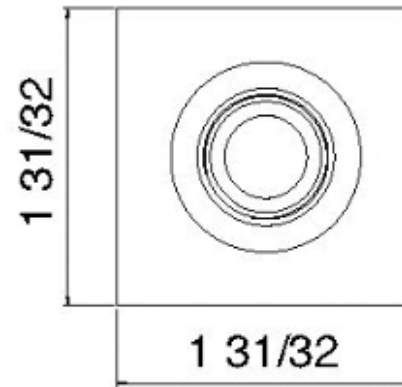

RTBR255

Square body jet

FINISHES:

FROSTED INOX

tree^{RUBINETTERIE}**mme**
instruments for water