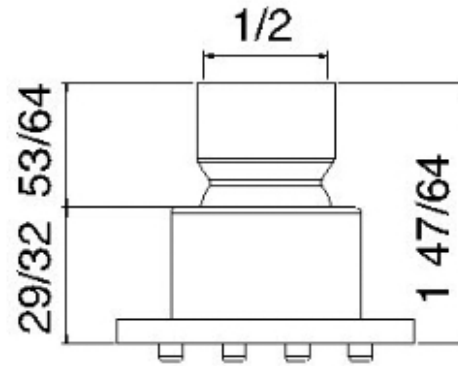

RTBR255

Square body jet

FINISHES:

FROSTED INOX

tree^{RUBINETTERIE}**mme**
instruments for water