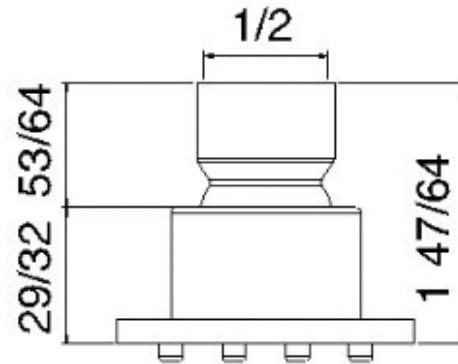

RTBR255

Square body jet

FINISHES:

FROSTED INOX

tree^{RUBINETTERIE}**mme**
instruments for water