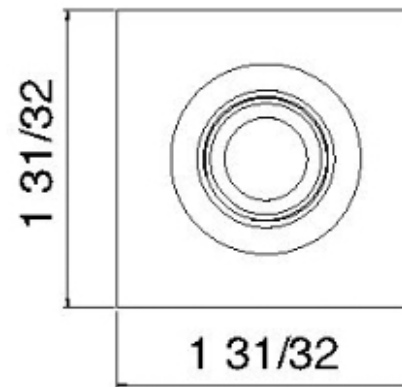

# RTBR255

Square body jet

FINISHES:

FROSTED INOX

**tree**<sup>RUBINETTERIE</sup>**mme**  
*instruments for water*