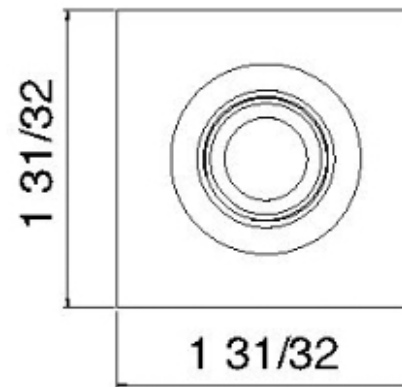

RTBR255

Square body jet

FINISHES:

FROSTED INOX

tree^{RUBINETTERIE}**mme**
instruments for water