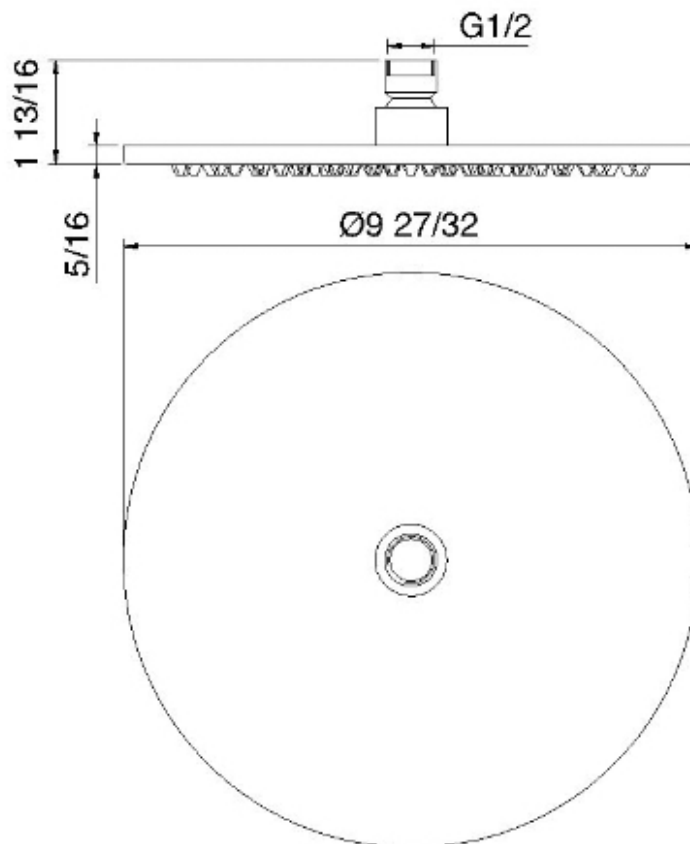

RTBR264

10" round rain head

FINISHES:

FROSTED INOX

tree^{RUBINETTERIE}**mme**
instruments for water