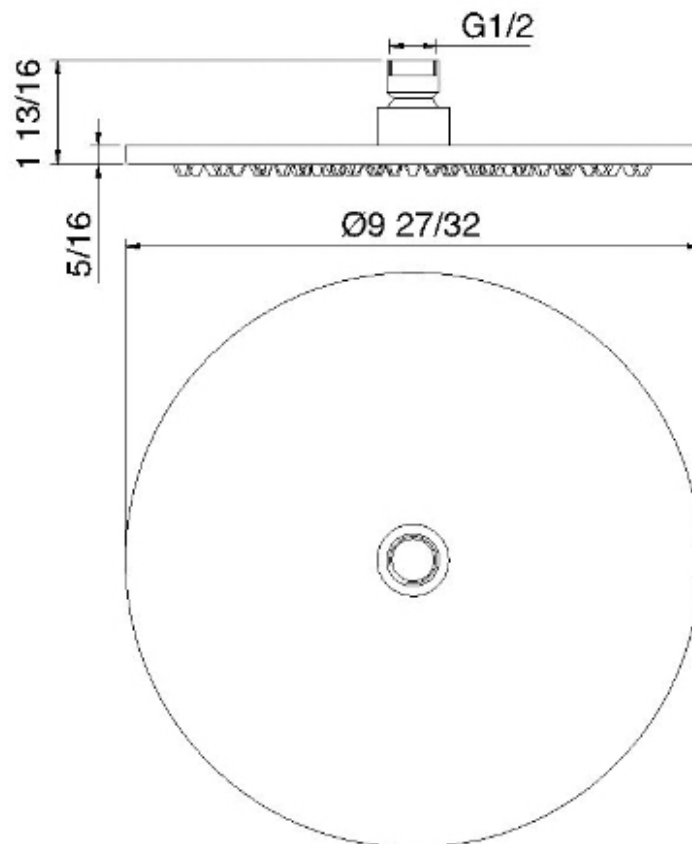

RTBR264

10" round rain head

FINISHES:

FROSTED INOX

tree^{RUBINETTERIE}**mme**
instruments for water