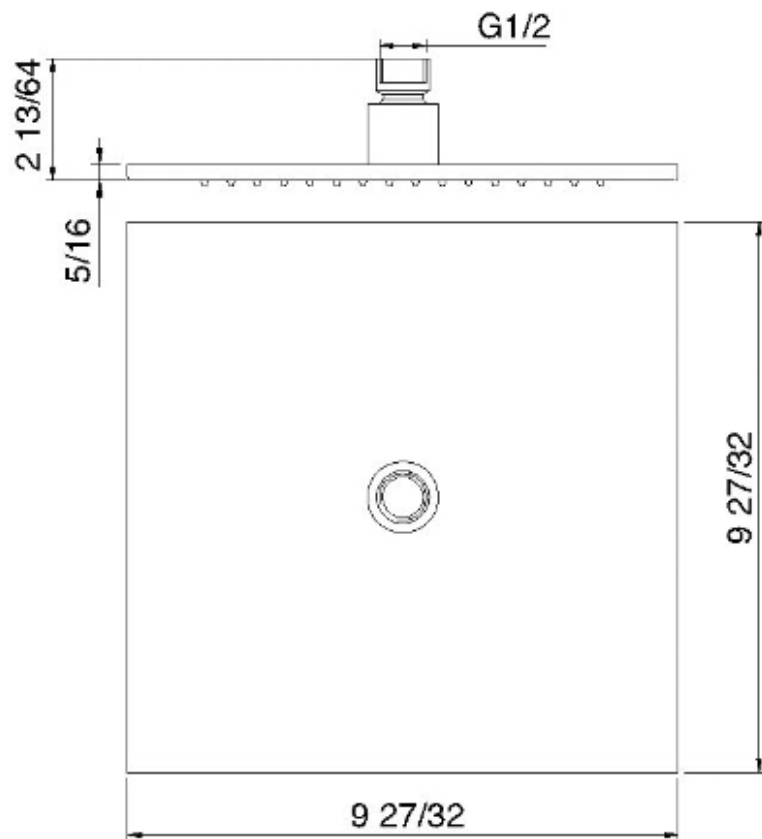

RTBR266

10" x 10" square rain head

FINISHES:

FROSTED INOX

tree^{RUBINETTERIE}**emme**
instruments for water