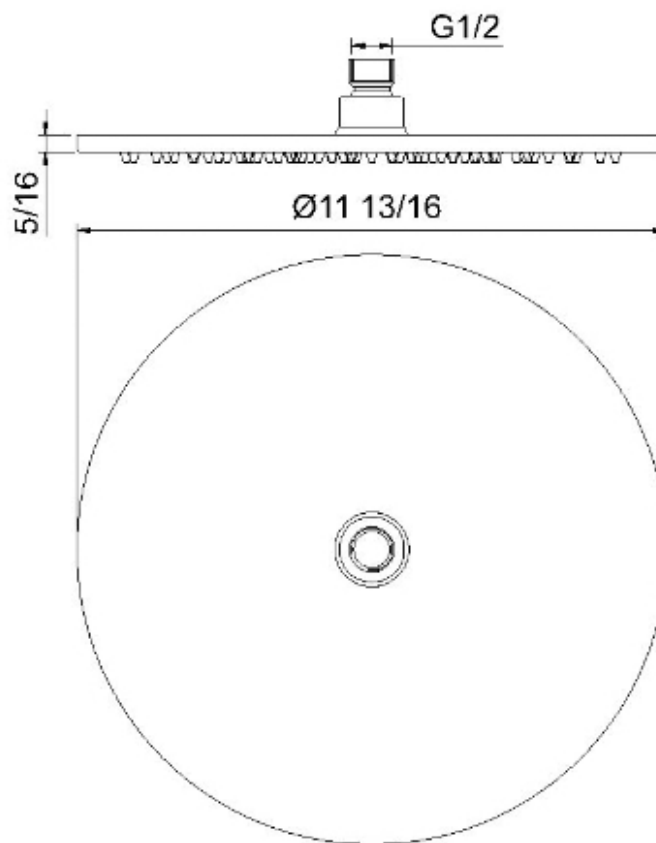

RTBR286

12" round rain head

FINISHES:

FROSTED INOX

tree^{RUBINETTERIE}**mme**
instruments for water