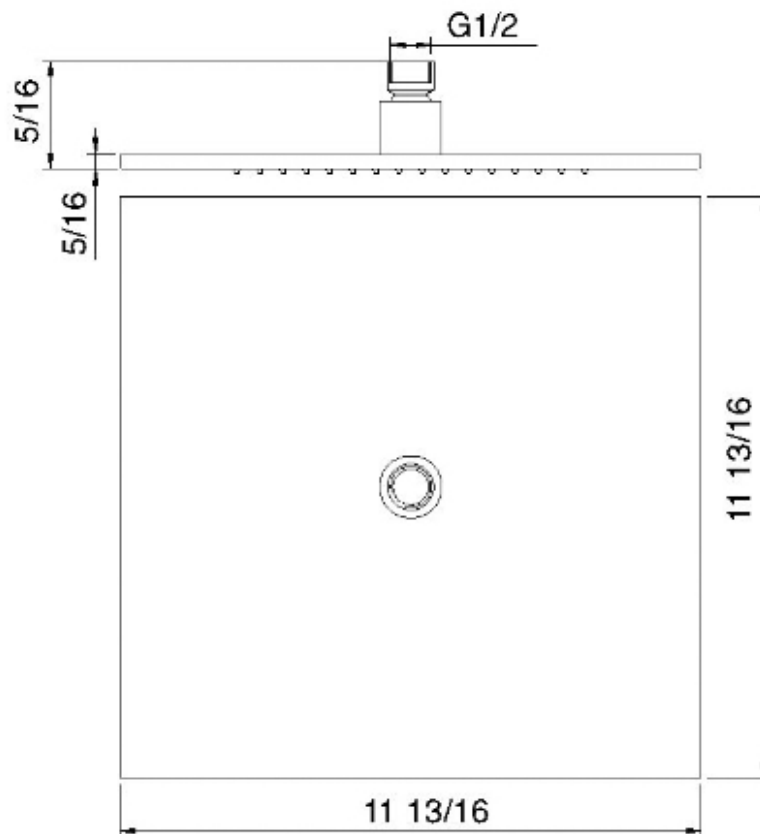

# RTBR287

12" x 12" square rain head

FINISHES:

FROSTED INOX

**treeemme** RUBINETTERIE  
*instruments for water*