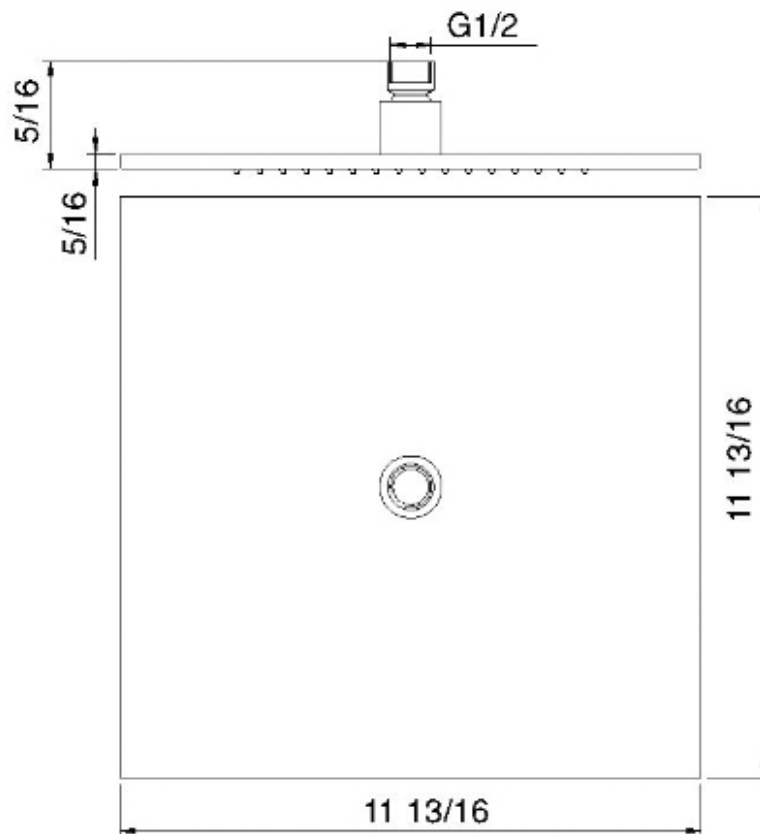

RTBR287

12" x 12" square rain head

FINISHES:

FROSTED INOX

tree^{RUBINETTERIE}**emme**
instruments for water