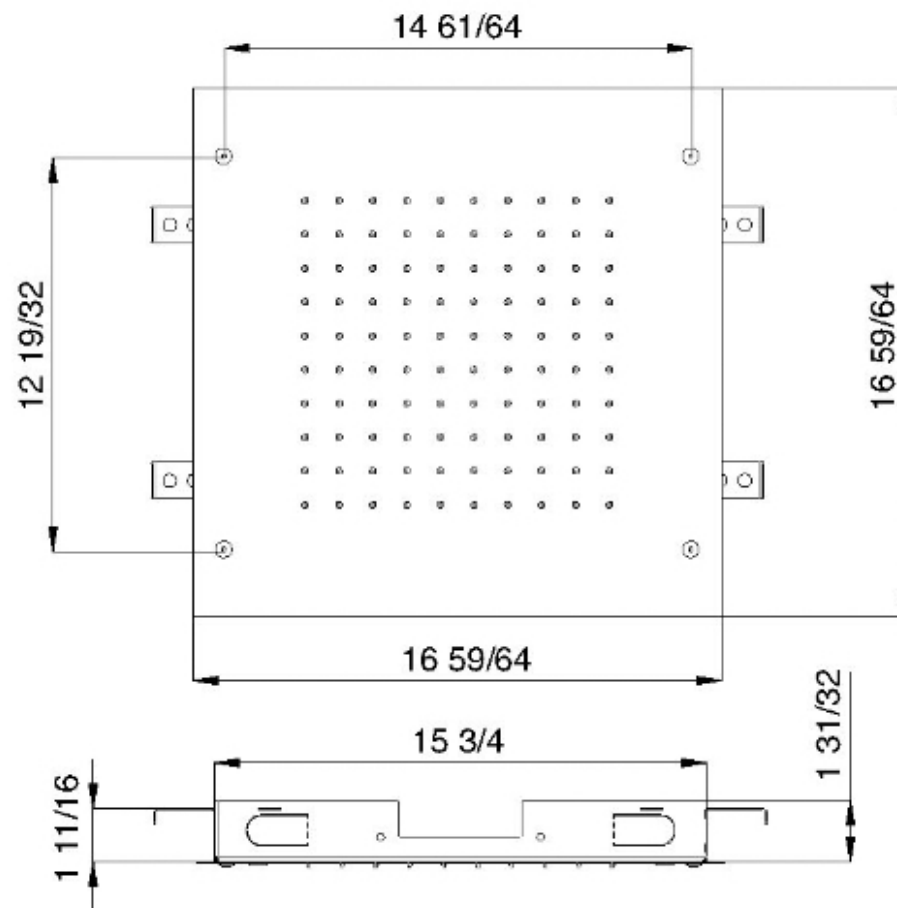

RTBR300

FINISHES:

CHROME

BRUSH NICKEL

RUBINETTERIE
treemme
instruments for water