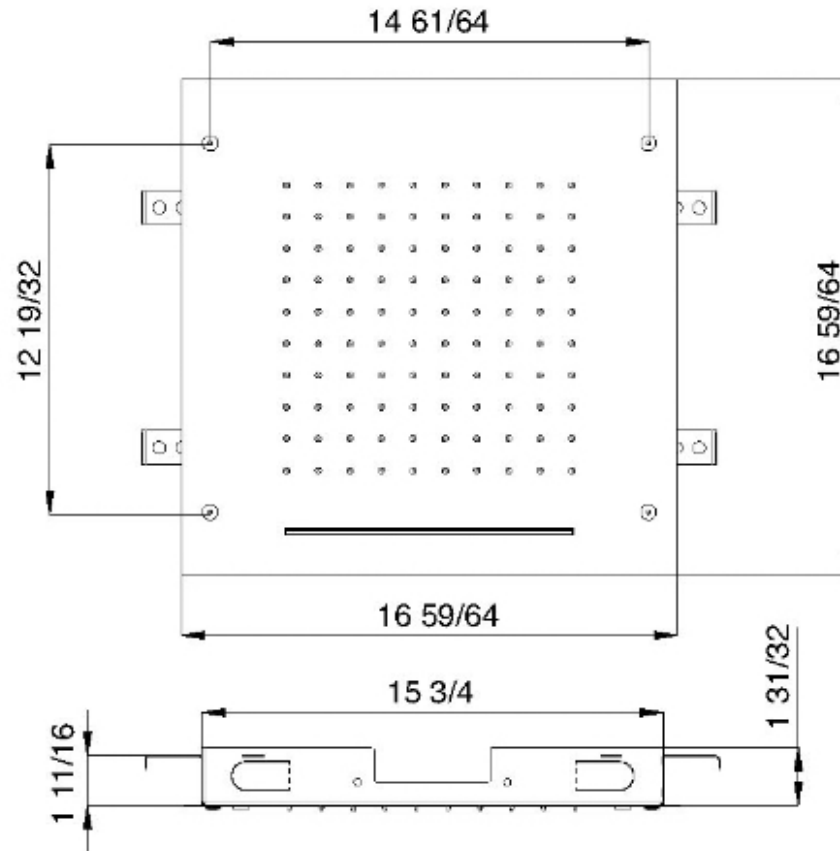

RTBR301

FINISHES:

CHROME

BRUSH NICKEL

RUBINETTERIE
treemme
instruments for water