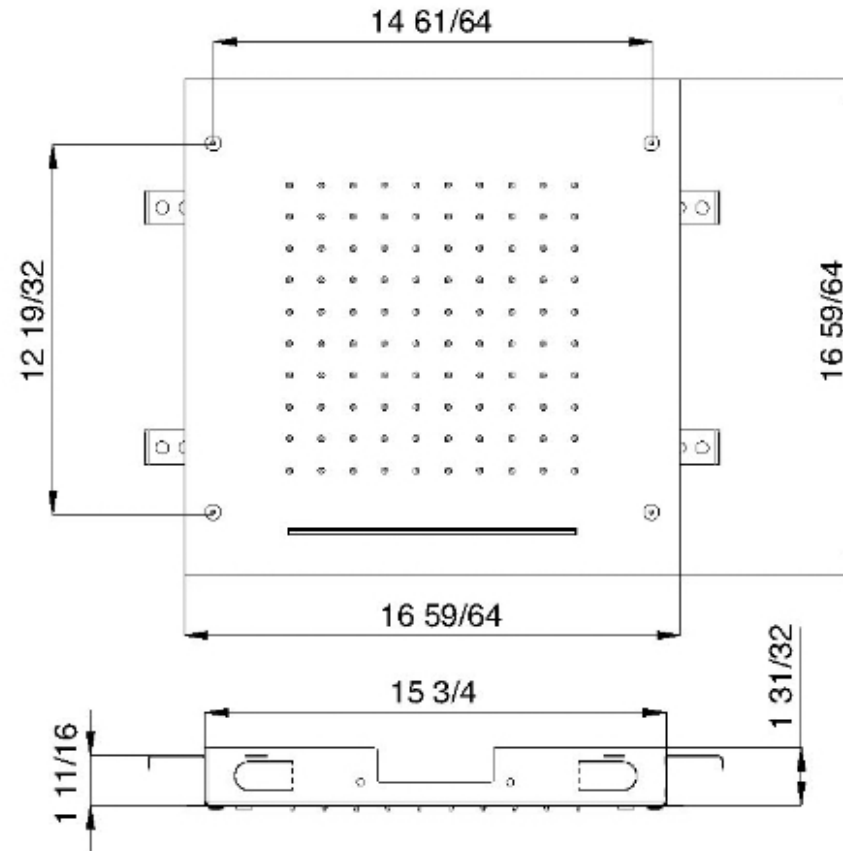

# RTBR301

FINISHES:

CHROME

BRUSH NICKEL

RUBINETTERIE  
**treemme**  
*instruments for water*