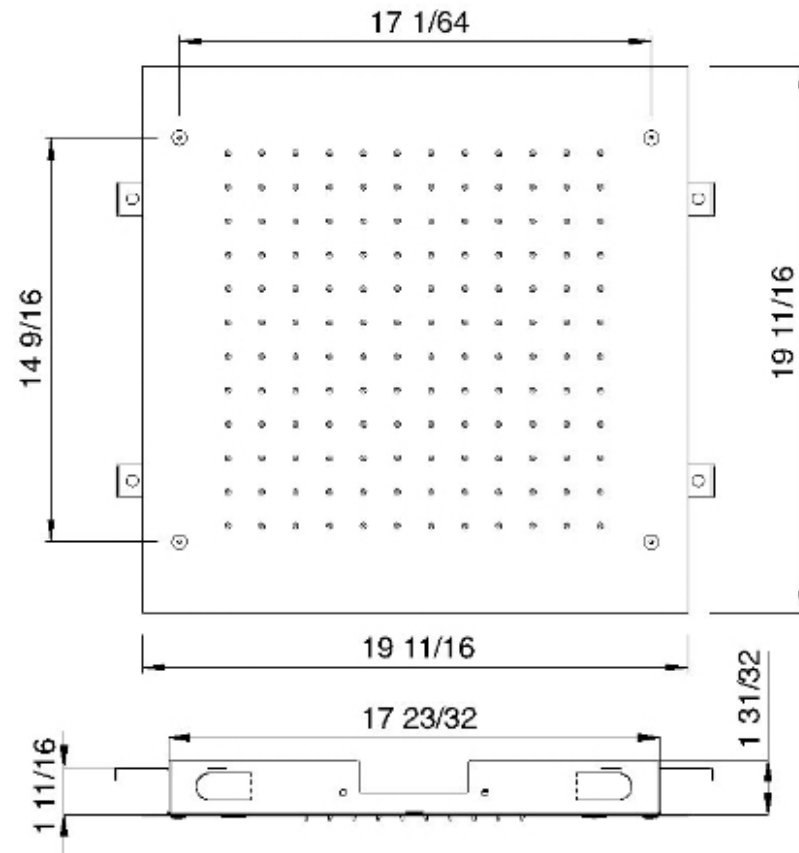

# RTBR302

20" x 20" recessed rain head

FINISHES:

FROSTED INOX

**treeemme** RUBINETTERIE  
*instruments for water*