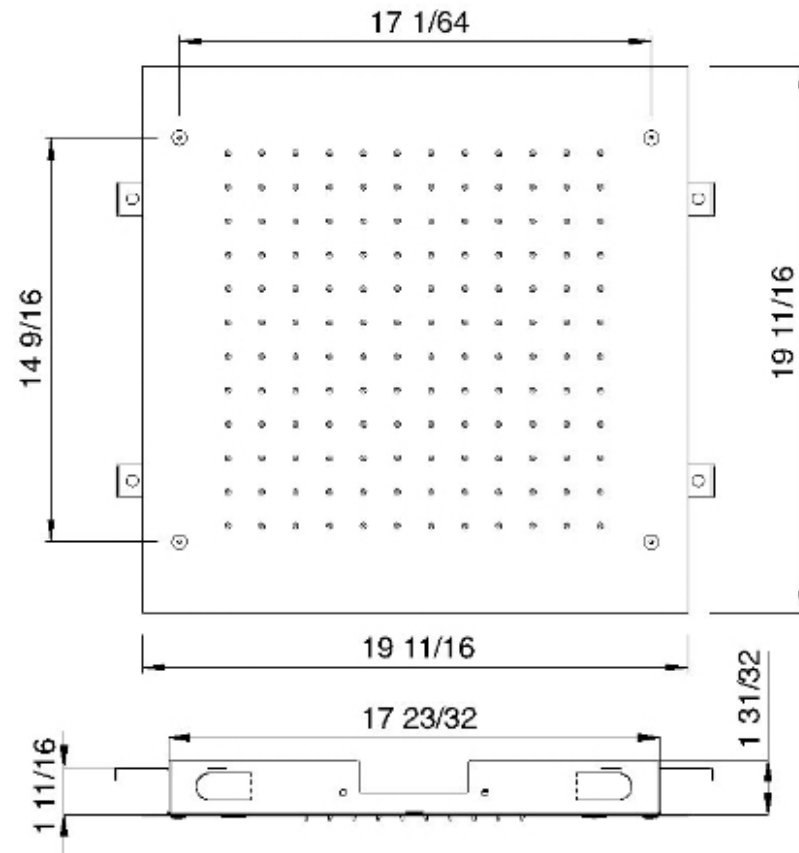

RTBR302

20" x 20" recessed rain head

FINISHES:

FROSTED INOX

tree^{RUBINETTERIE}**emme**
instruments for water