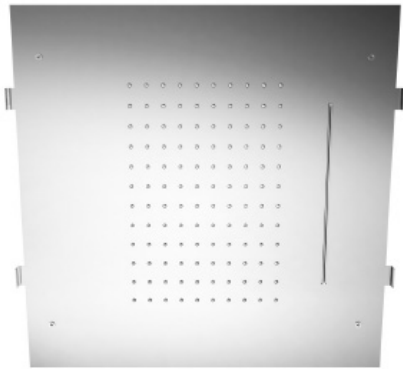

RTBR303

FINISHES:

CHROME

BRUSH NICKEL

RUBINETTERIE
treemme
instruments for water