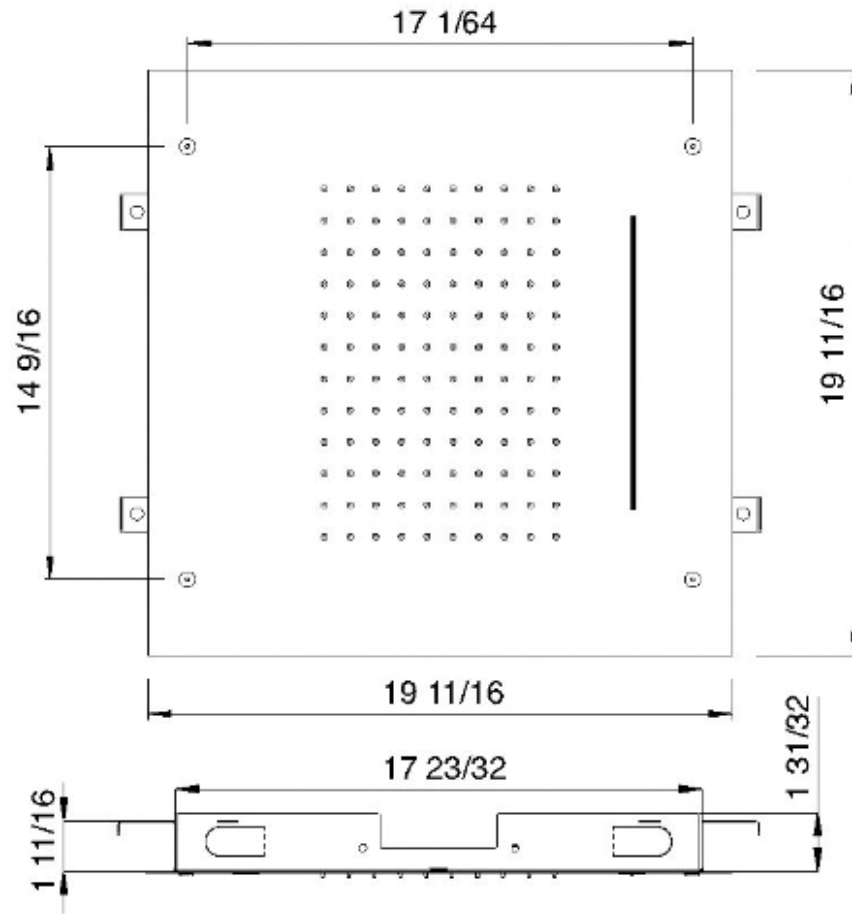

RTBR303

FINISHES:

CHROME

BRUSH NICKEL

RUBINETTERIE
treemme
instruments for water