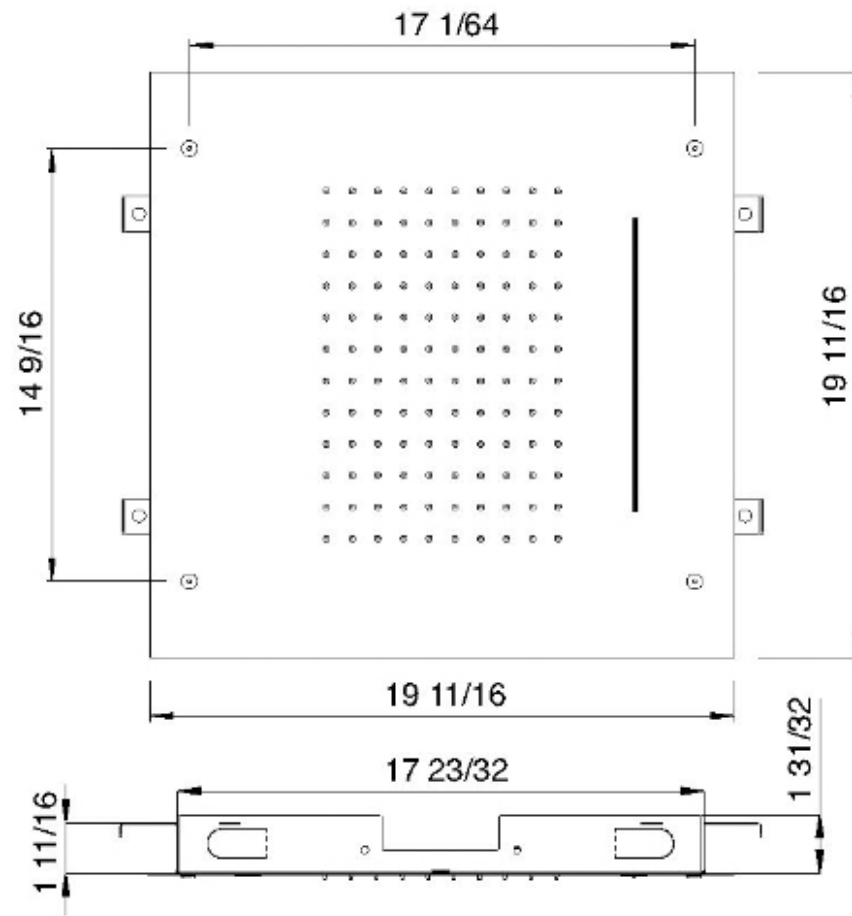

# RTBR303

FINISHES:

CHROME

BRUSH NICKEL

RUBINETTERIE  
**treemme**  
*instruments for water*