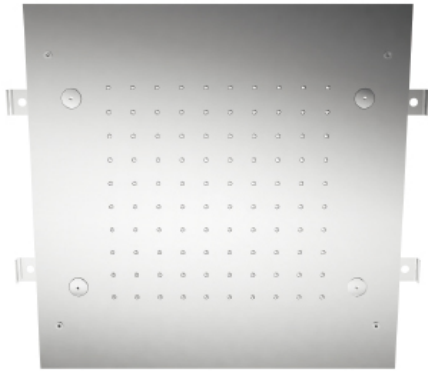

RTBR304

16" x 16" recessed rain head and mist

FINISHES:

FROSTED INOX

tree^{RUBINETTERIE}**emme**
instruments for water