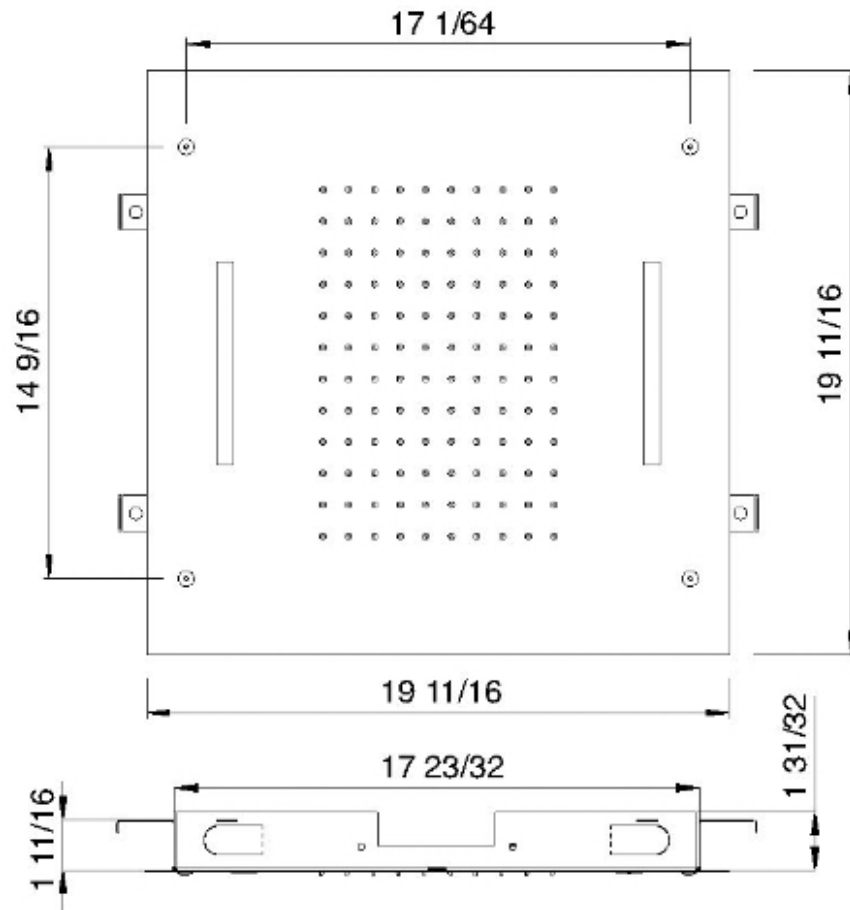

RTBR305

20" x 20" recessed rain head and chromatherapy

FINISHES:

FROSTED INOX

RUBINETTERIE
tremme
instruments for water