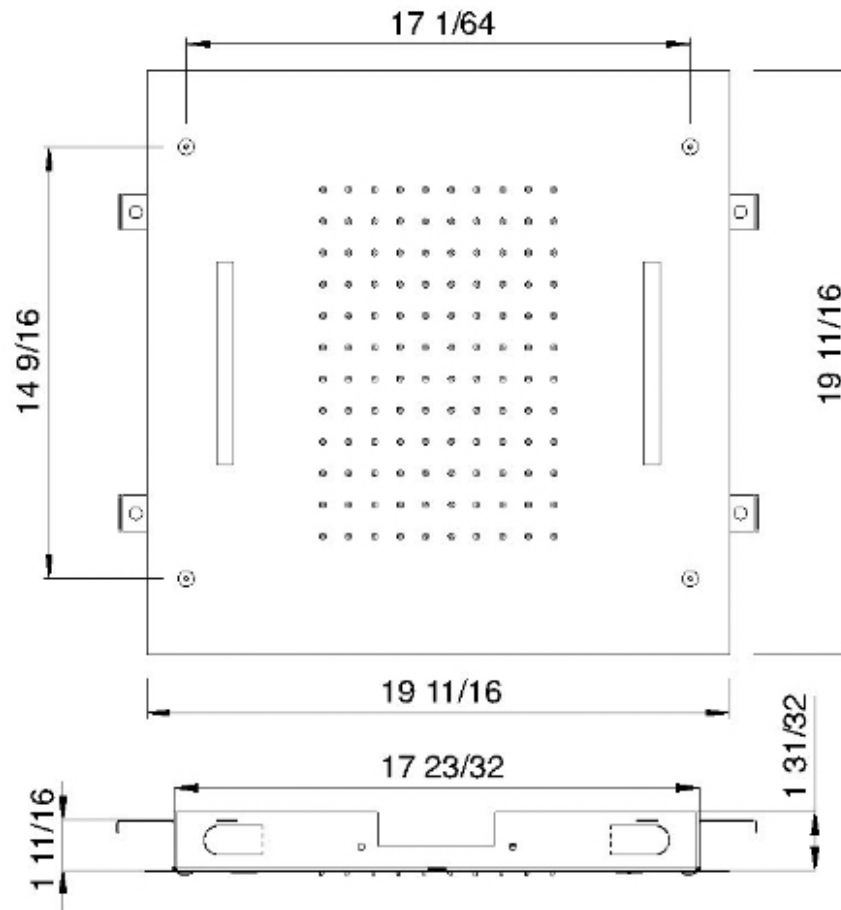

# RTBR305

20" x 20" recessed rain head and chromatherapy

FINISHES:

FROSTED INOX

RUBINETTERIE  
**tremme**  
*instruments for water*