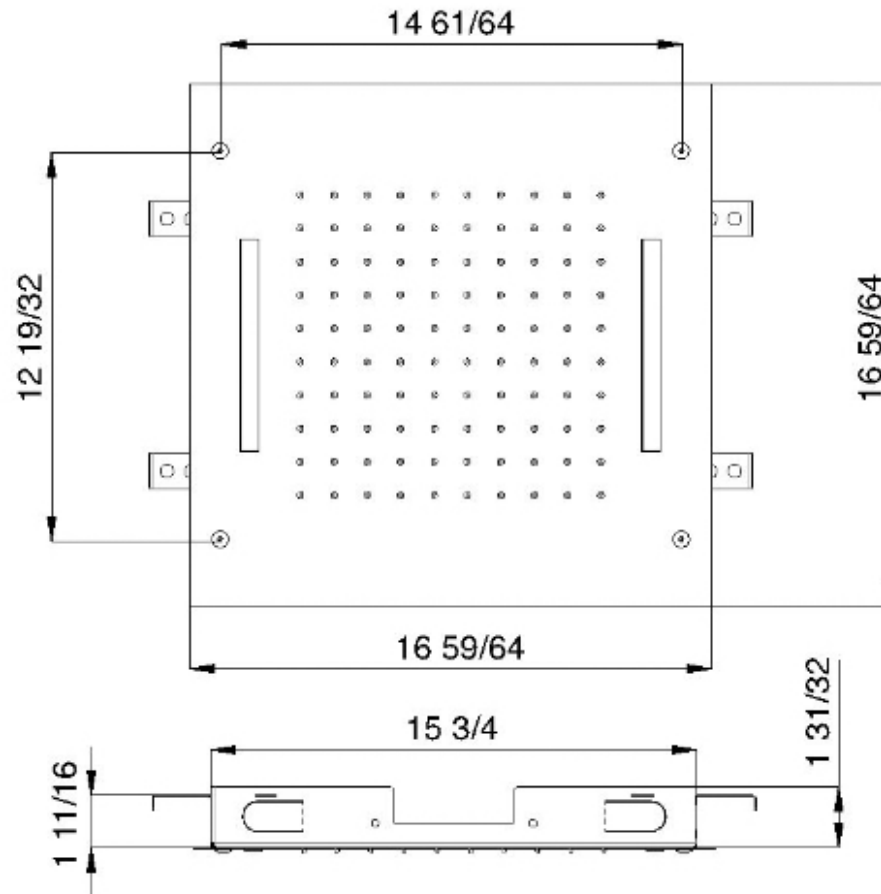

RTBR306

16" x 16" recessed rain head and chromatherapy

FINISHES:

FROSTED INOX

RUBINETTERIE
tremme
instruments for water