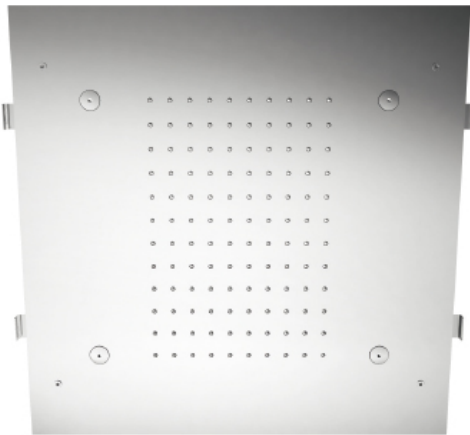

# RTBR307

20" x 20" recessed rain head and mist

FINISHES:

FROSTED INOX

RUBINETTERIE  
**treemme**  
*instruments for water*