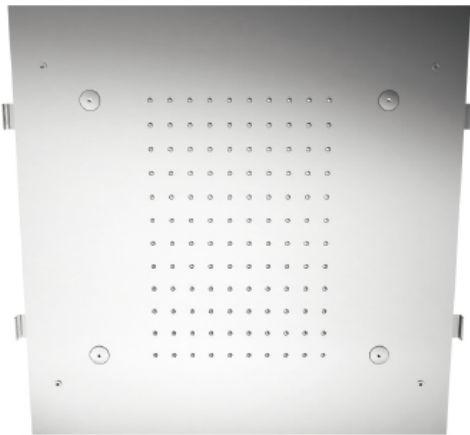

RTBR307

20" x 20" recessed rain head and mist

FINISHES:

FROSTED INOX

treeemme RUBINETTERIE
instruments for water