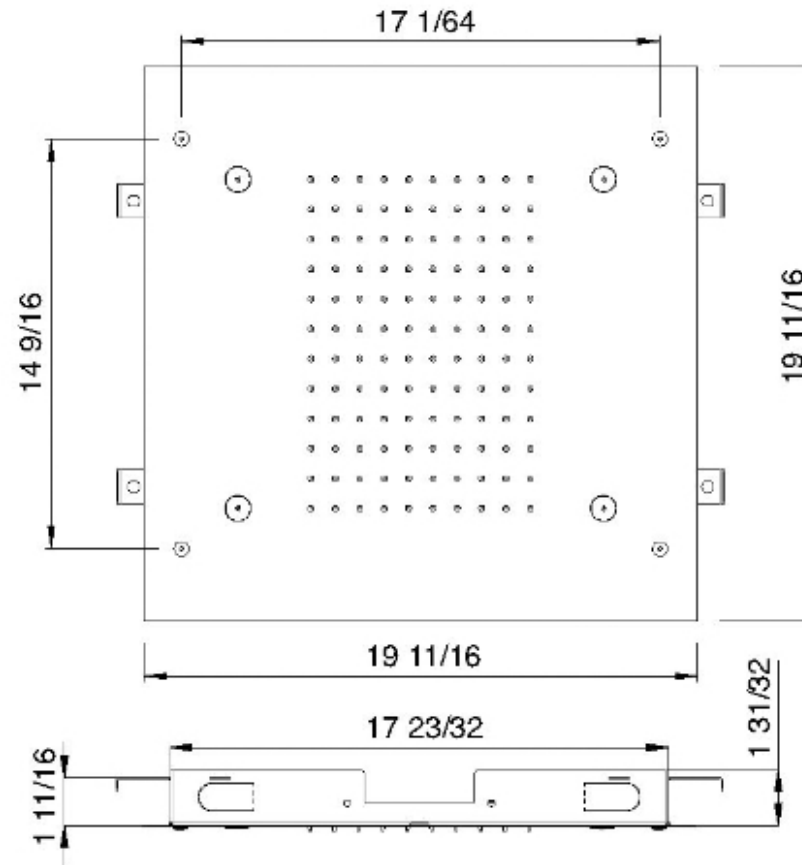

RTBR307

20" x 20" recessed rain head and mist

FINISHES:

FROSTED INOX

treeemme RUBINETTERIE
instruments for water