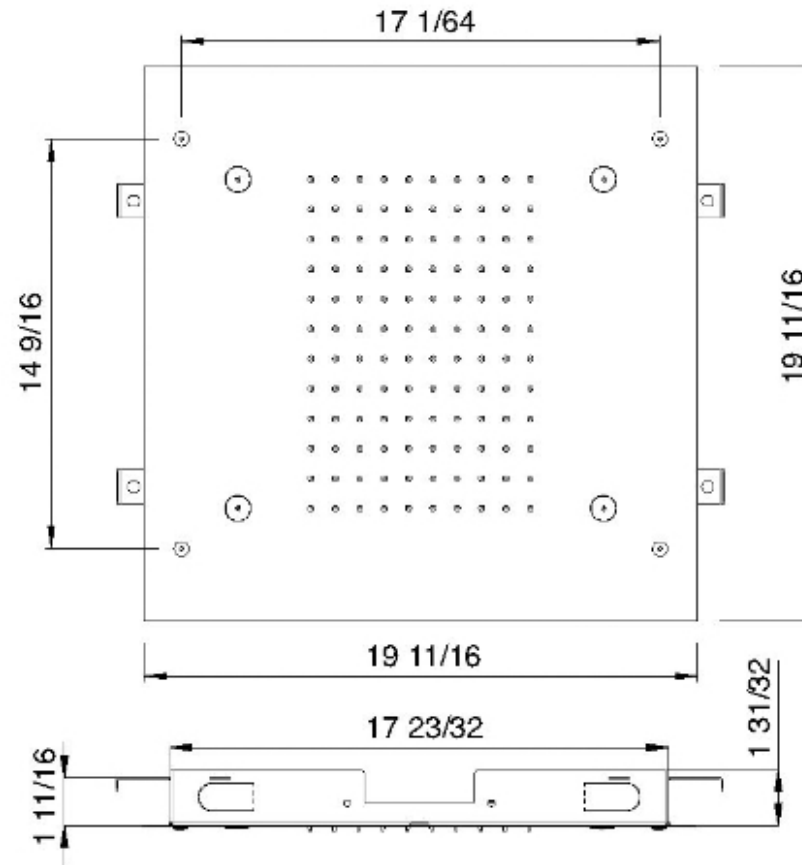

# RTBR307

20" x 20" recessed rain head and mist

FINISHES:

FROSTED INOX

RUBINETTERIE  
**treemme**  
*instruments for water*