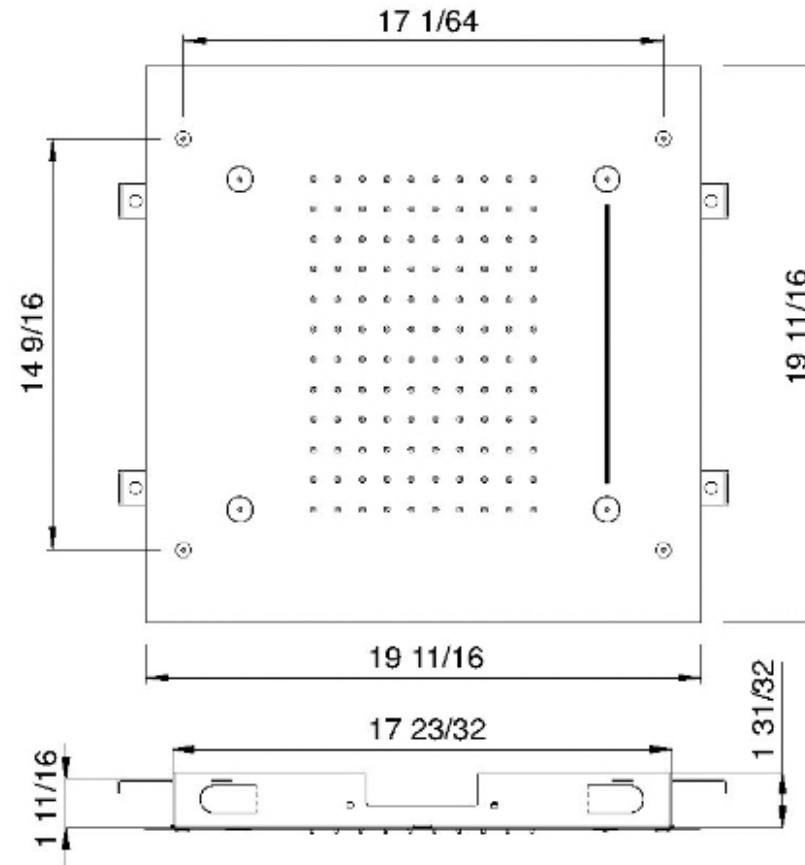

RTBR308

20" x 20" recessed rain head, cascading chute and mist

FINISHES:

FROSTED INOX

RUBINETTERIE
treemme
instruments for water