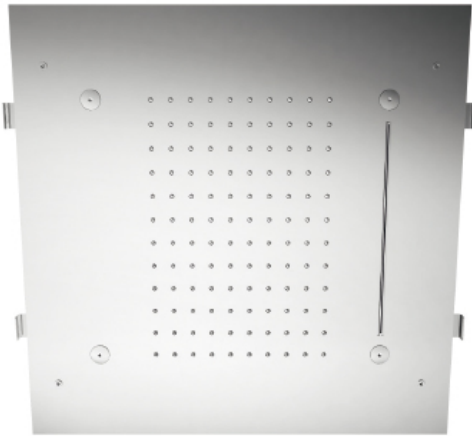

RTBR308

20" x 20" recessed rain head, cascading chute and mist

FINISHES:

FROSTED INOX

RUBINETTERIE
treemme
instruments for water