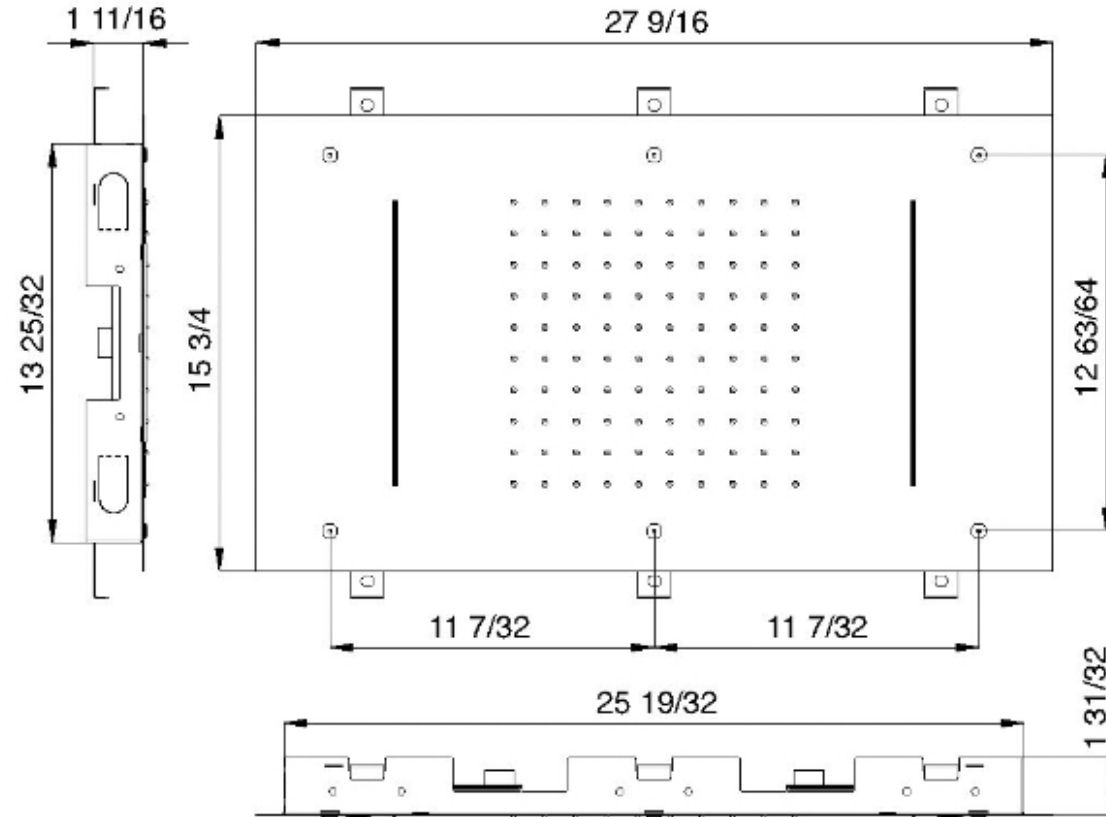

# RTBR309

FINISHES:

CHROME

BRUSH NICKEL

RUBINETTERIE  
**treemme**  
*instruments for water*