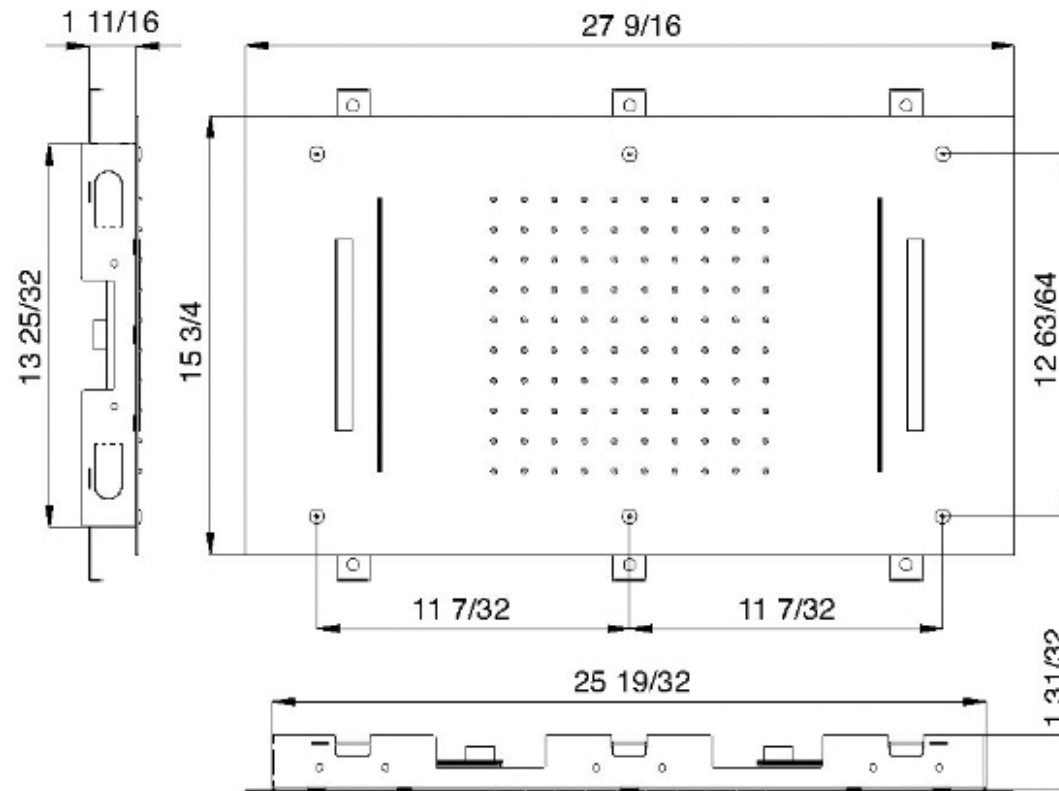

RTBR310

FINISHES:

CHROME

BRUSH NICKEL

RUBINETTERIE
treemme
instruments for water