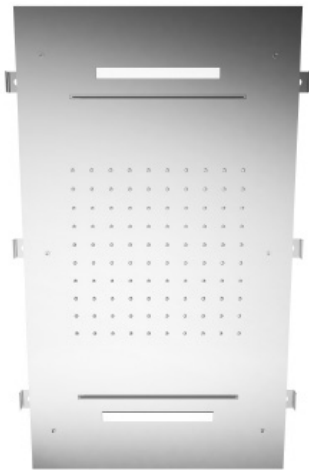

RTBR310

FINISHES:

CHROME

BRUSH NICKEL

RUBINETTERIE
treemme
instruments for water