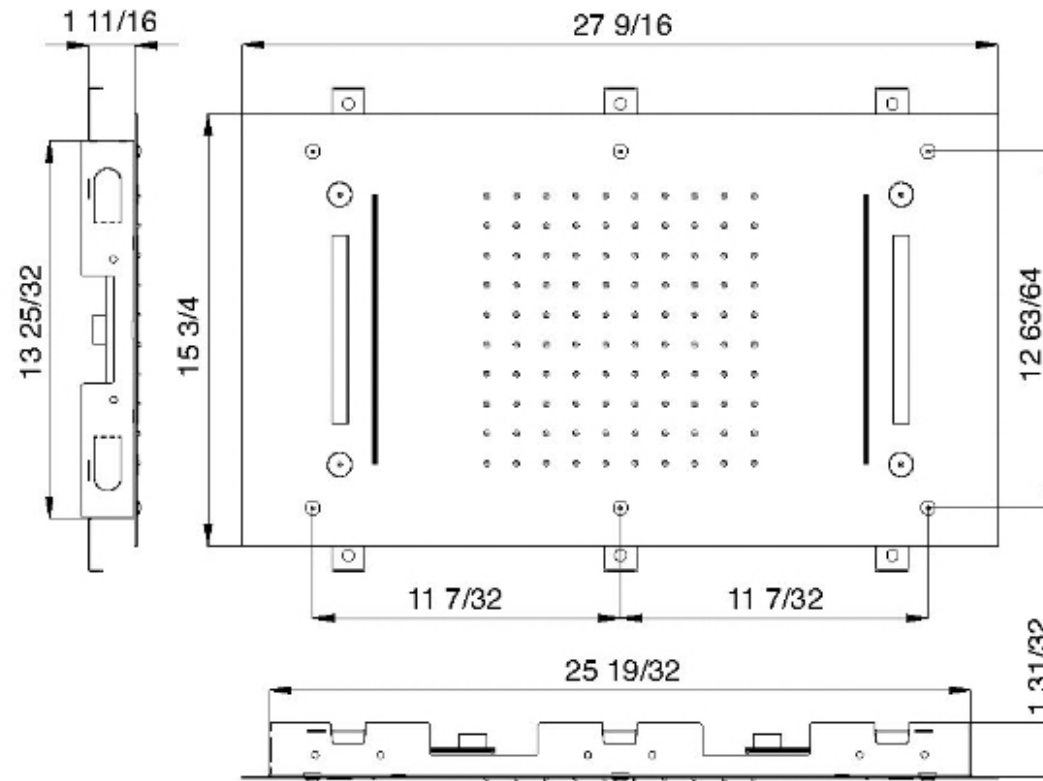

RTBR312

FINISHES:

CHROME

BRUSH NICKEL

RUBINETTERIE
treemme
instruments for water