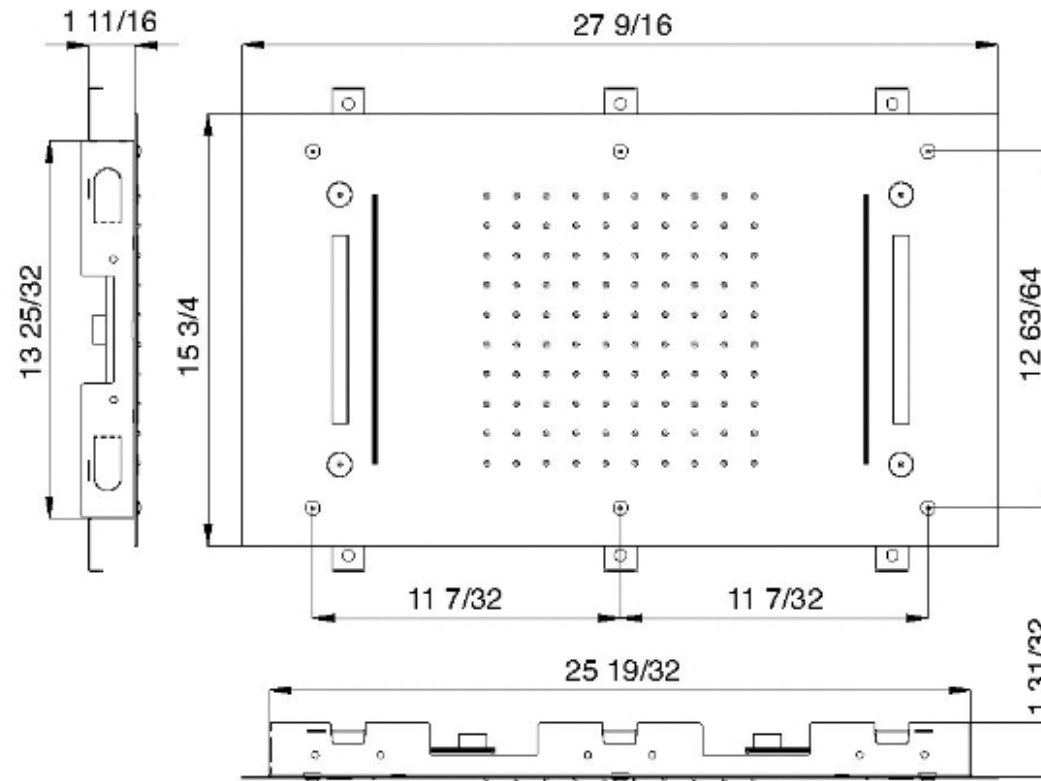

# RTBR312

FINISHES:

CHROME

BRUSH NICKEL

RUBINETTERIE  
**treemme**  
*instruments for water*