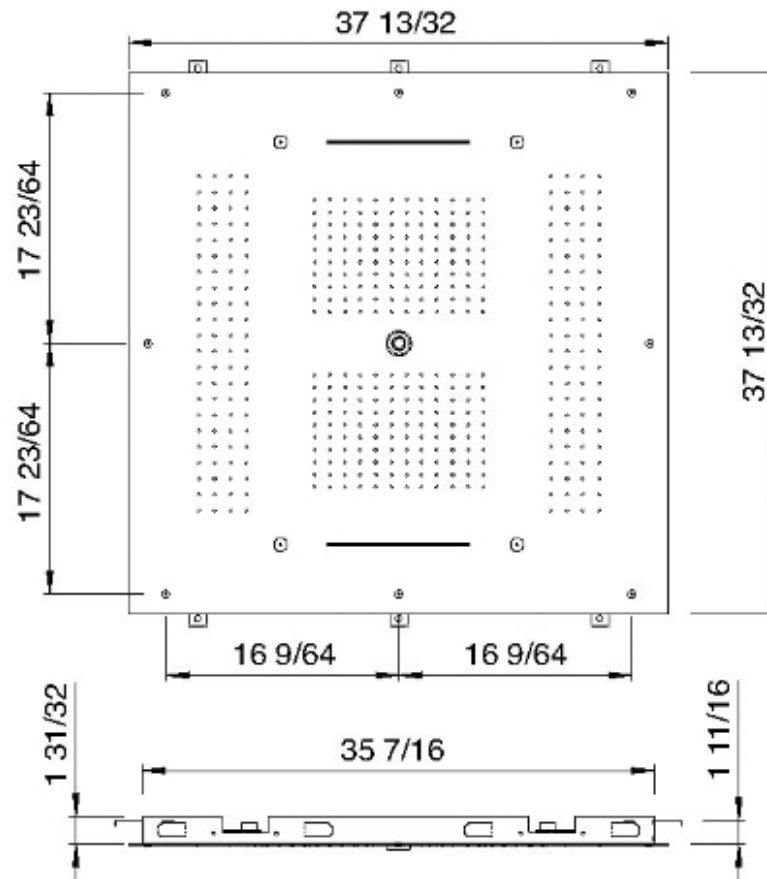

RTBR313

FINISHES:

CHROME

BRUSH NICKEL

RUBINETTERIE
tremme
instruments for water