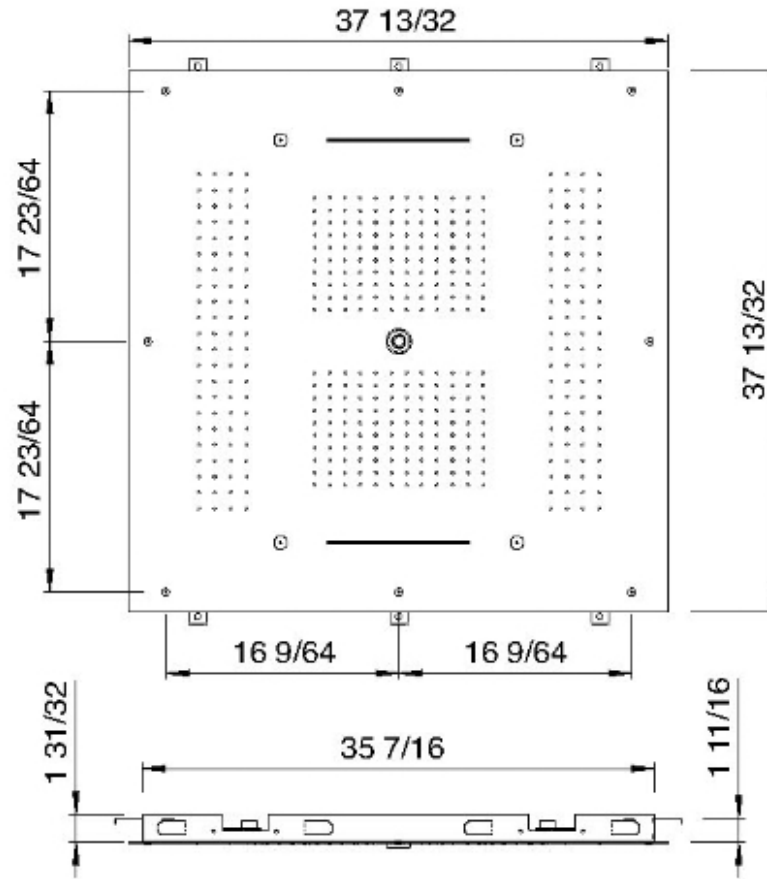

# RTBR313

FINISHES:

CHROME

BRUSH NICKEL

RUBINETTERIE  
**treemme**  
*instruments for water*