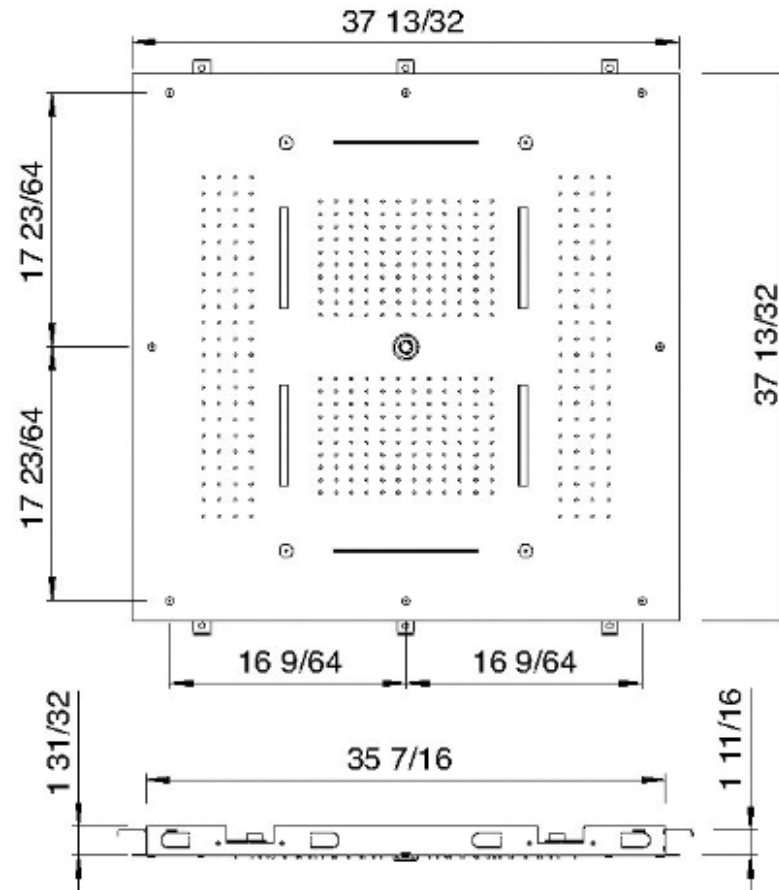

RTBR314

FINISHES:

CHROME

BRUSH NICKEL

RUBINETTERIE
tremme
instruments for water