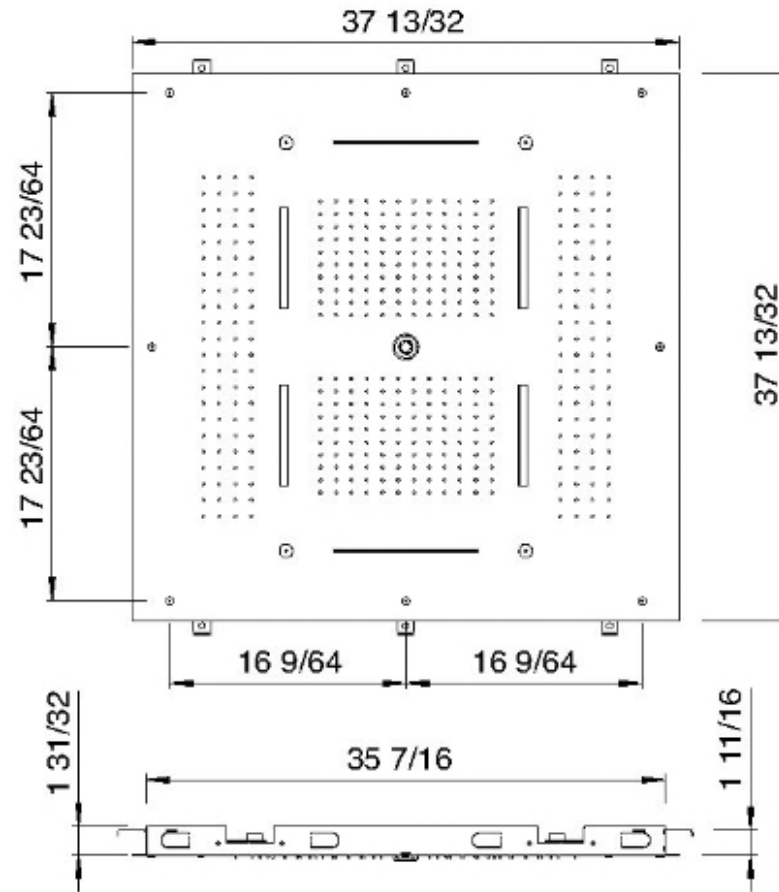

RTBR314

FINISHES:

CHROME

BRUSH NICKEL

RUBINETTERIE
treemme
instruments for water