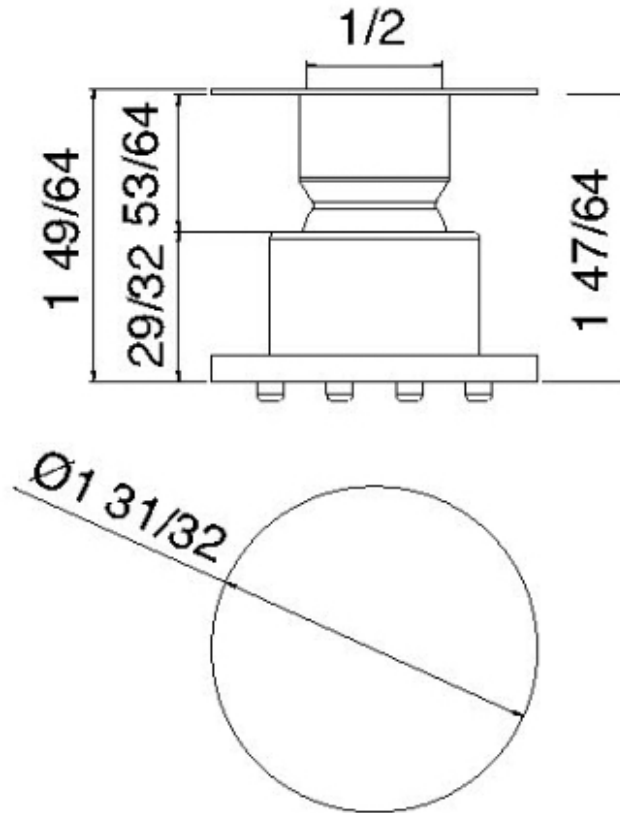

RTBR320

Round body jet

FINISHES:

FROSTED INOX

tree^{RUBINETTERIE}**mme**
instruments for water