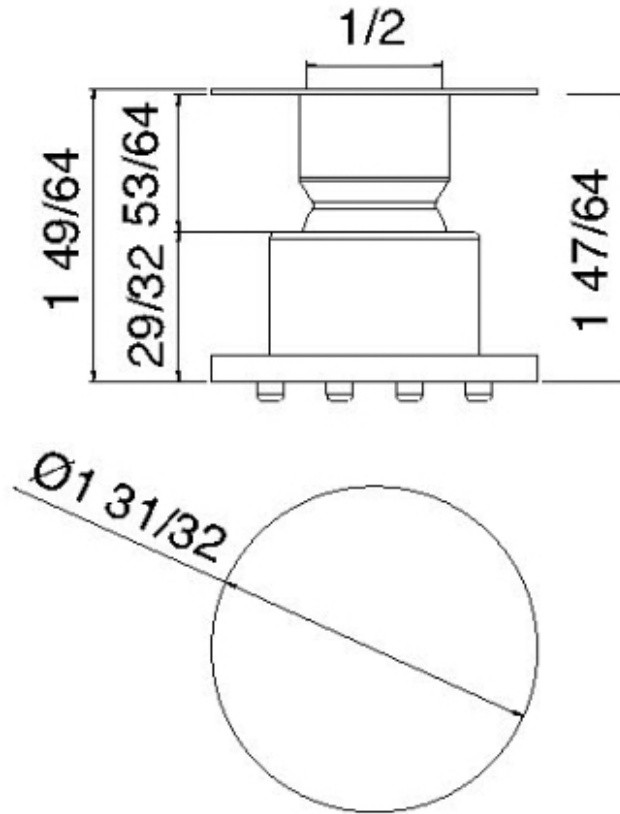

RTBR320

Round body jet

FINISHES:

FROSTED INOX

tree^{RUBINETTERIE}**mme**
instruments for water