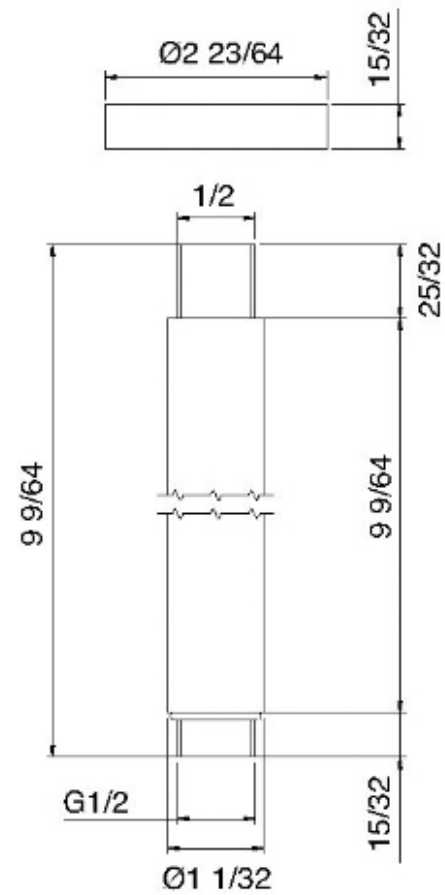

RTBR340

8" round ceiling drop

FINISHES:

FROSTED INOX

treeemme RUBINETTERIE
instruments for water