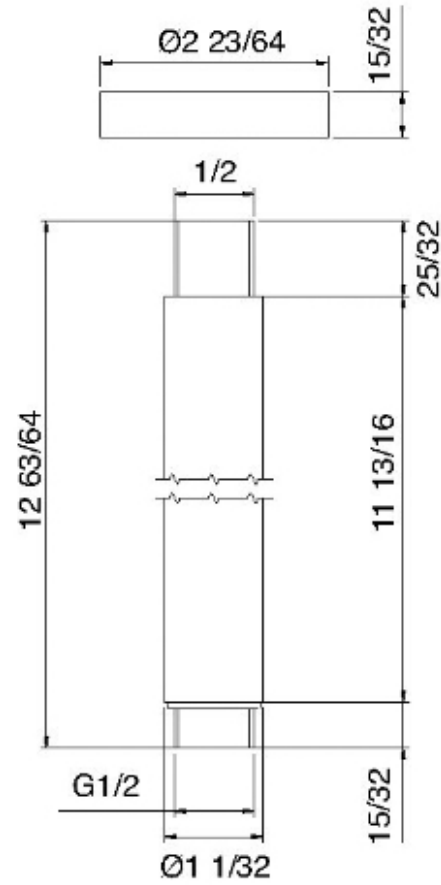

RTBR341

12" round ceiling drop

FINISHES:

FROSTED INOX

treeemme RUBINETTERIE
instruments for water