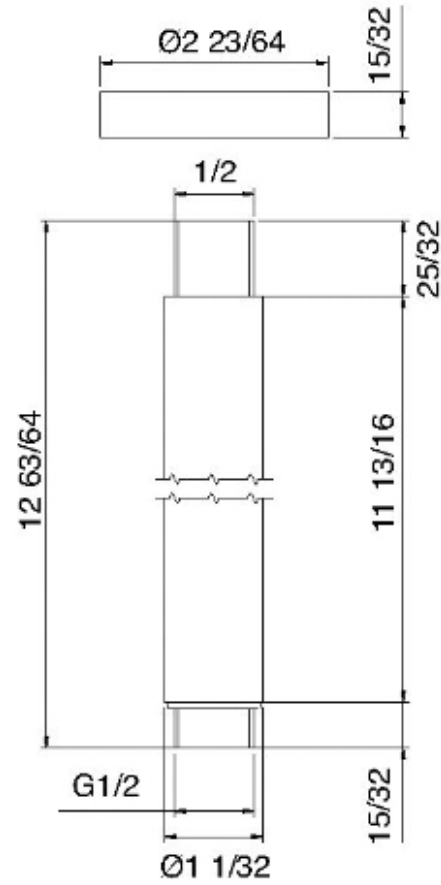

RTBR341

12" round ceiling drop

FINISHES:

FROSTED INOX

tree^{RUBINETTERIE}**mme**
instruments for water