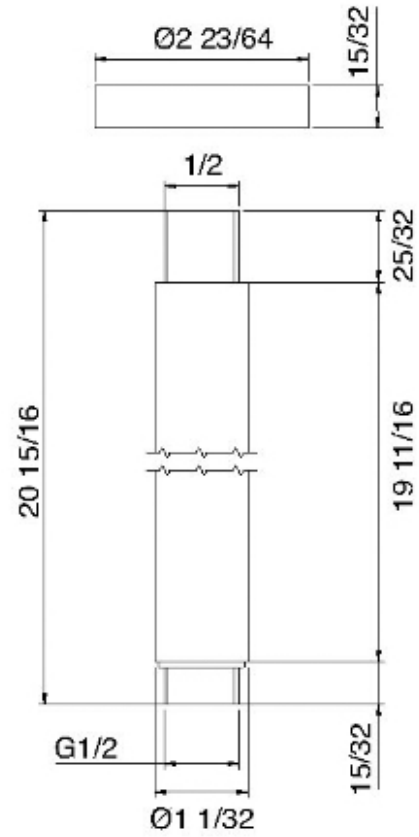

RTBR342

20" round ceiling drop

FINISHES:

FROSTED INOX

tree^{RUBINETTERIE}**mme**
instruments for water