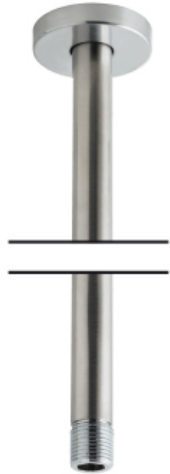

RTBR342

20" round ceiling drop

FINISHES:

FROSTED INOX

tree^{RUBINETTERIE}**mme**
instruments for water