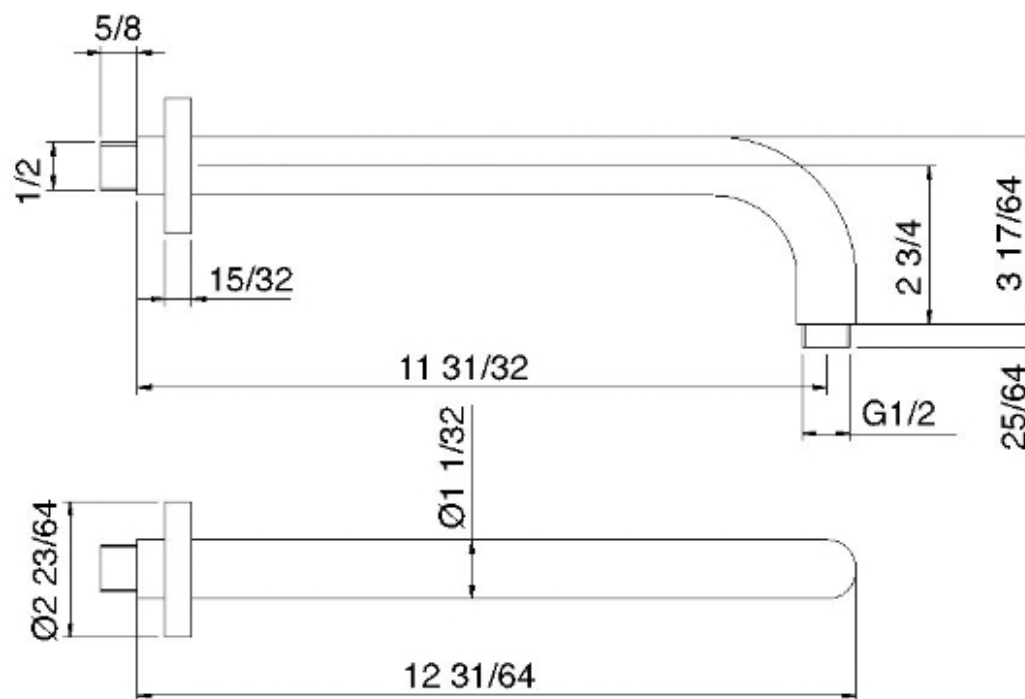

RTBR343

FINISHES:

FROSTED INOX

treeemme RUBINETTERIE
instruments for water