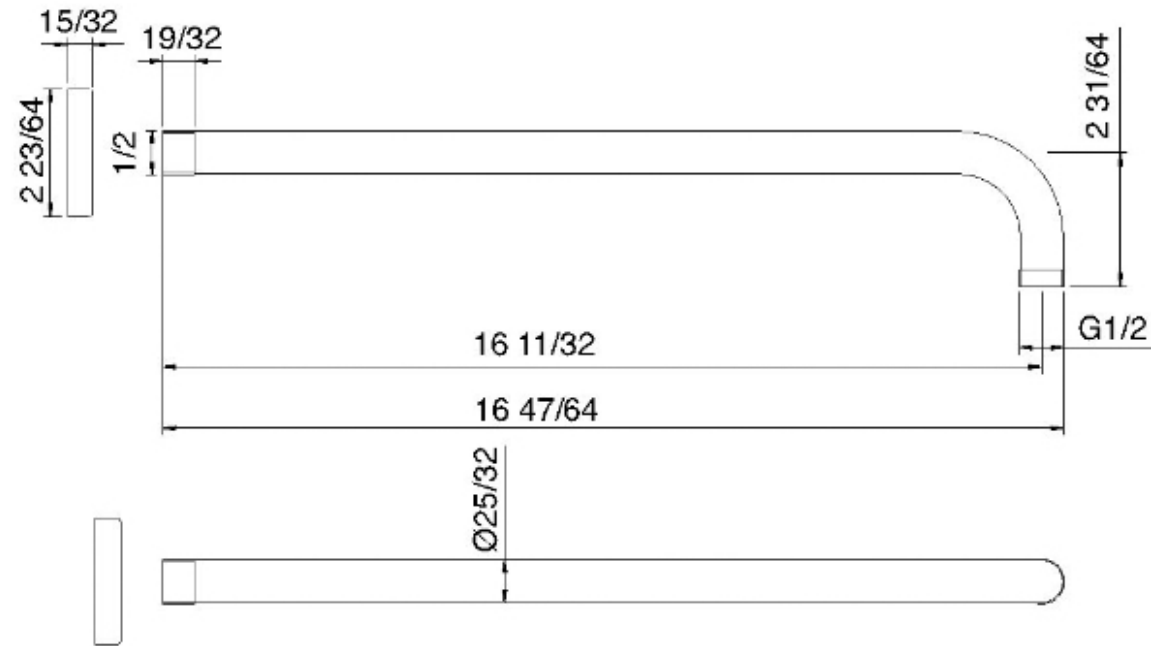

RTBR344

16" wallmount round shower arm

FINISHES:

FROSTED INOX

treeemme RUBINETTERIE
instruments for water