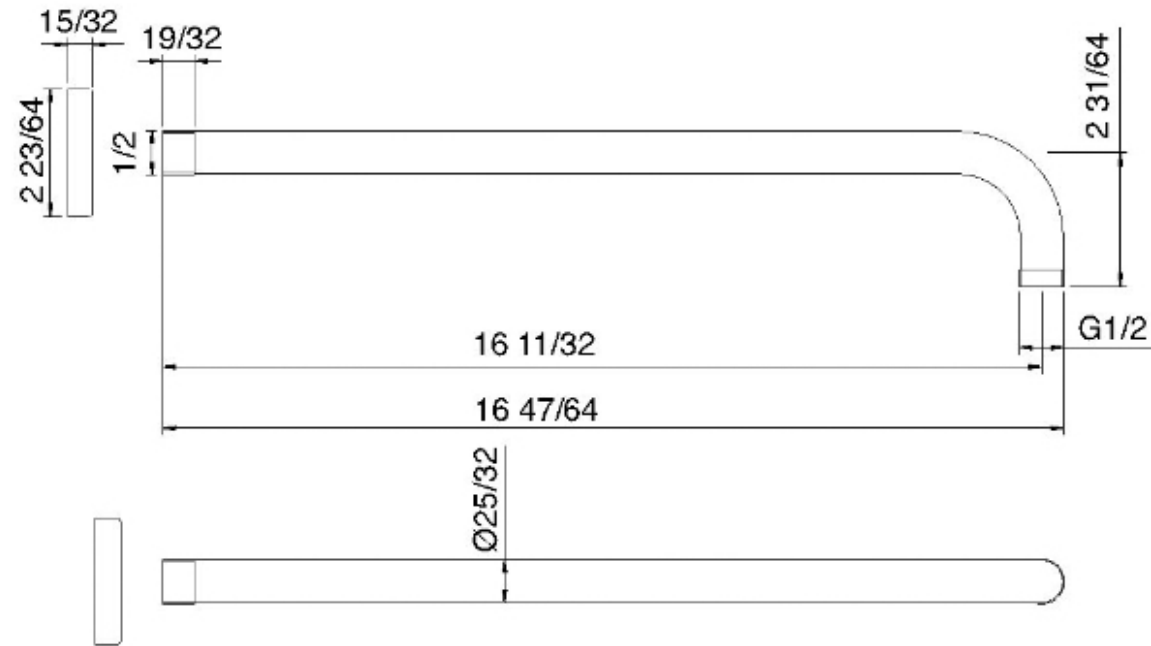

# RTBR344

16" wallmount round shower arm

FINISHES:

FROSTED INOX

**treeemme** RUBINETTERIE  
*instruments for water*