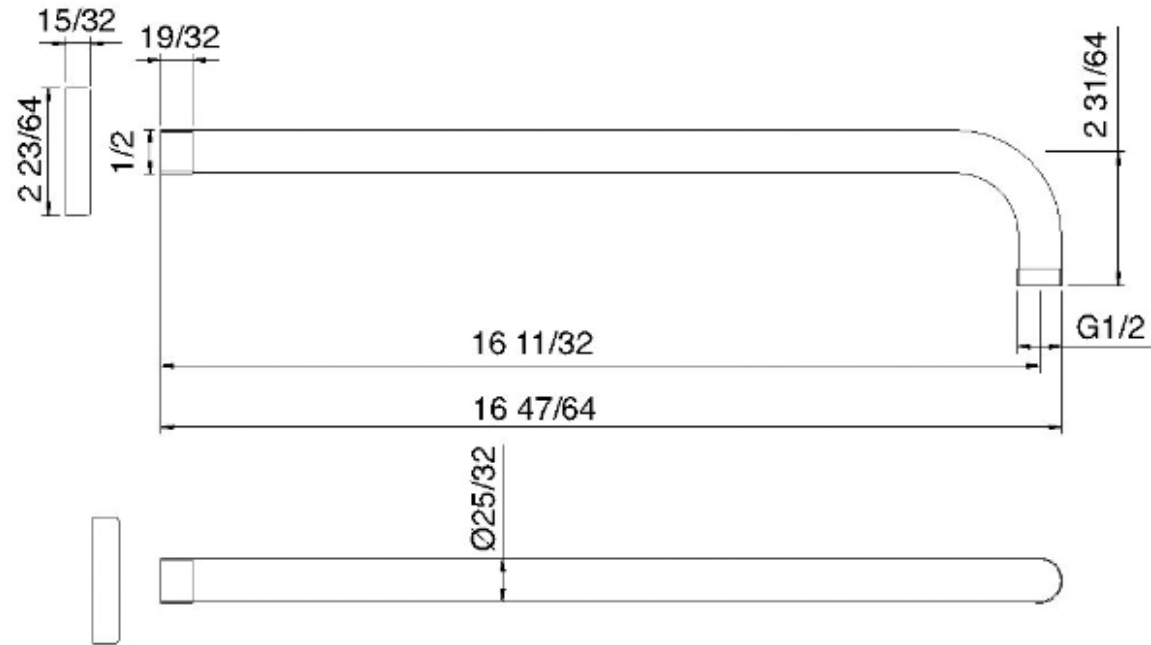

RTBR344

16" wallmount round shower arm

FINISHES:

FROSTED INOX

treeemme RUBINETTERIE
instruments for water