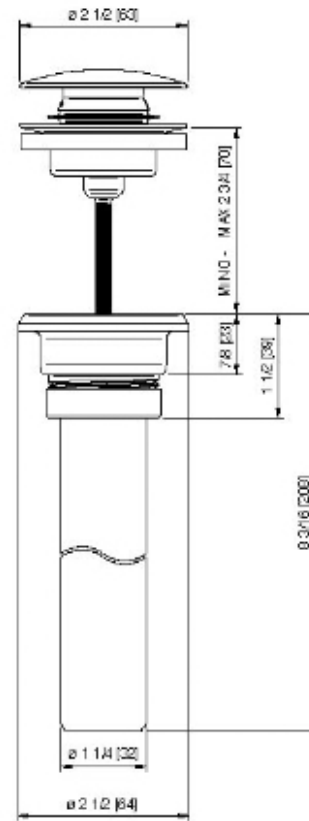

RTSA130

Round press pop-up drain with and without overflow

FINISHES:

FROSTED INOX

RUBINETTERIE
tremme
instruments for water