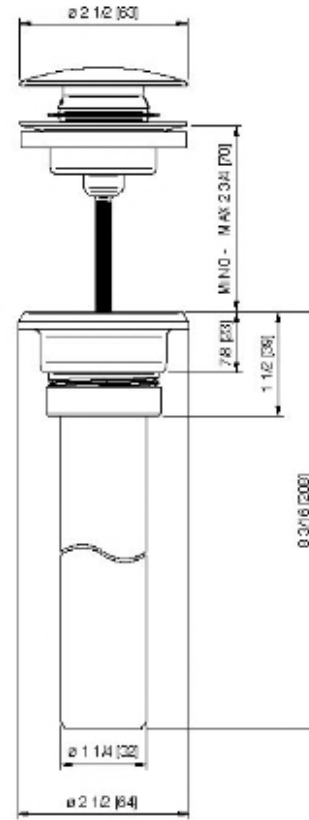

# RTSA130

Round press pop-up drain with and without overflow

FINISHES:

FROSTED INOX

RUBINETTERIE  
**tremme**  
*instruments for water*