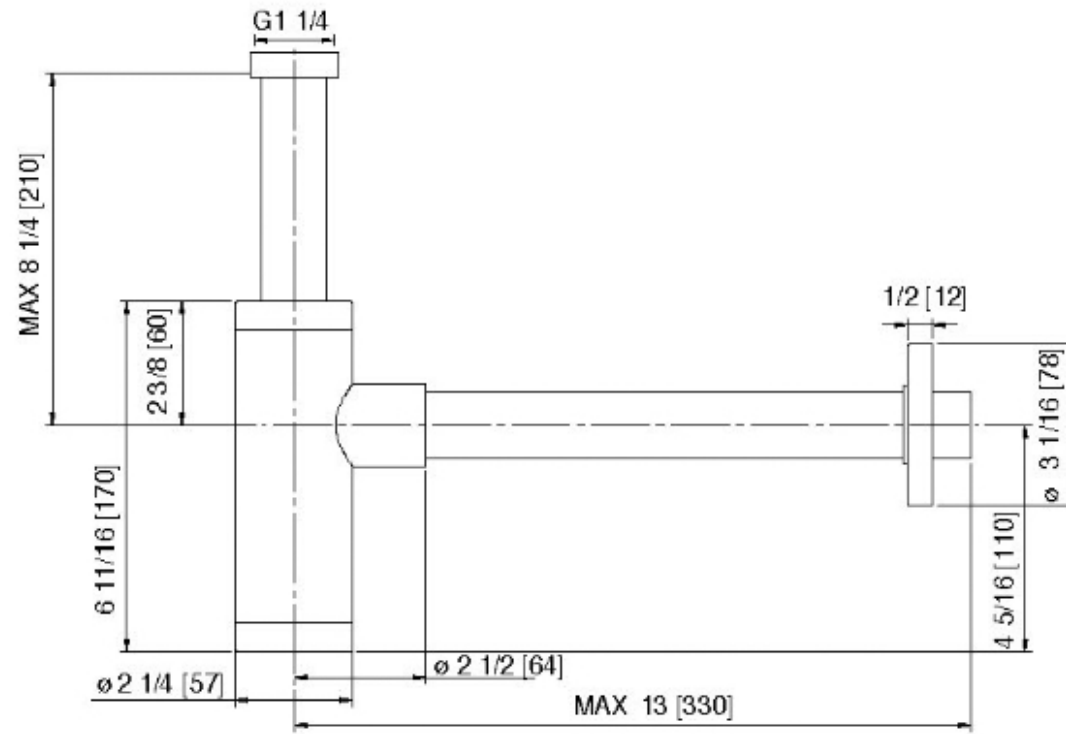

# RTSF116

Round p-trap

FINISHES:

FROSTED INOX

**treeemme** RUBINETTERIE  
*instruments for water*