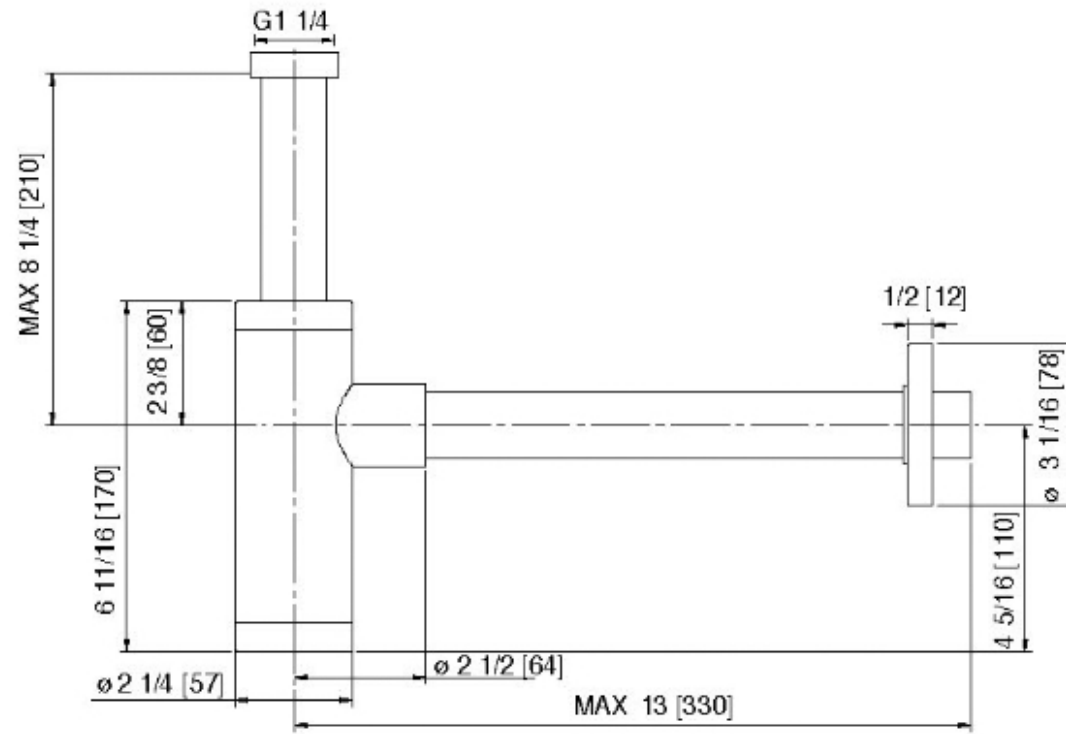

RTSF116

Round p-trap

FINISHES:

FROSTED INOX

treeemme RUBINETTERIE
instruments for water