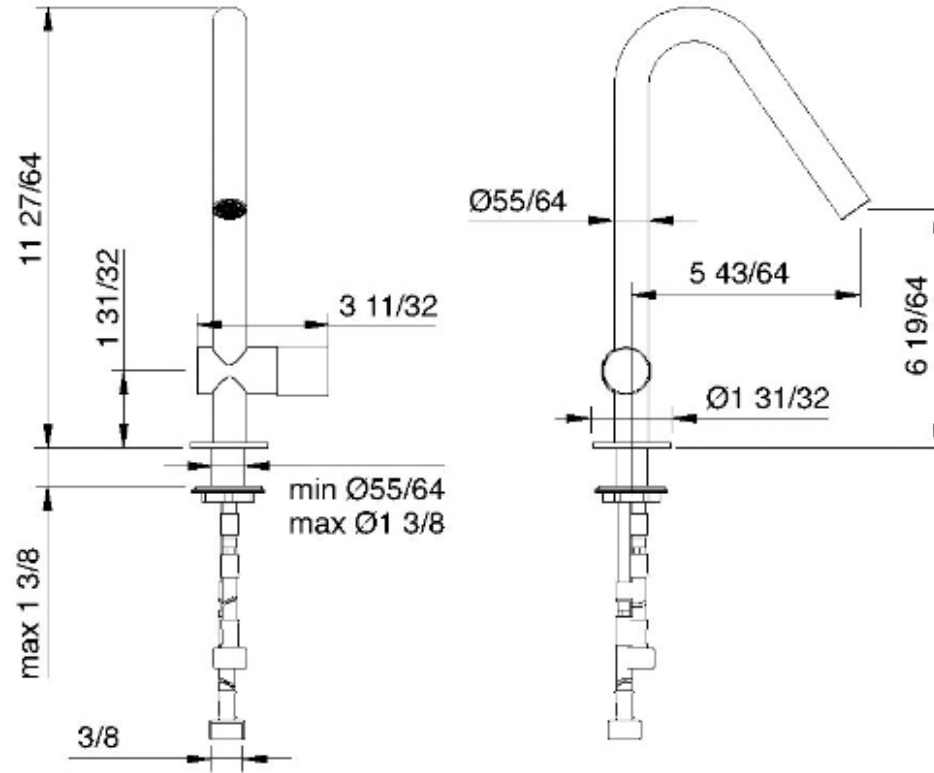

1111

Robinet de lavabo monotrou

FINISHES:

FROSTED INOX

RUBINETTERIE
treemme
instruments for water