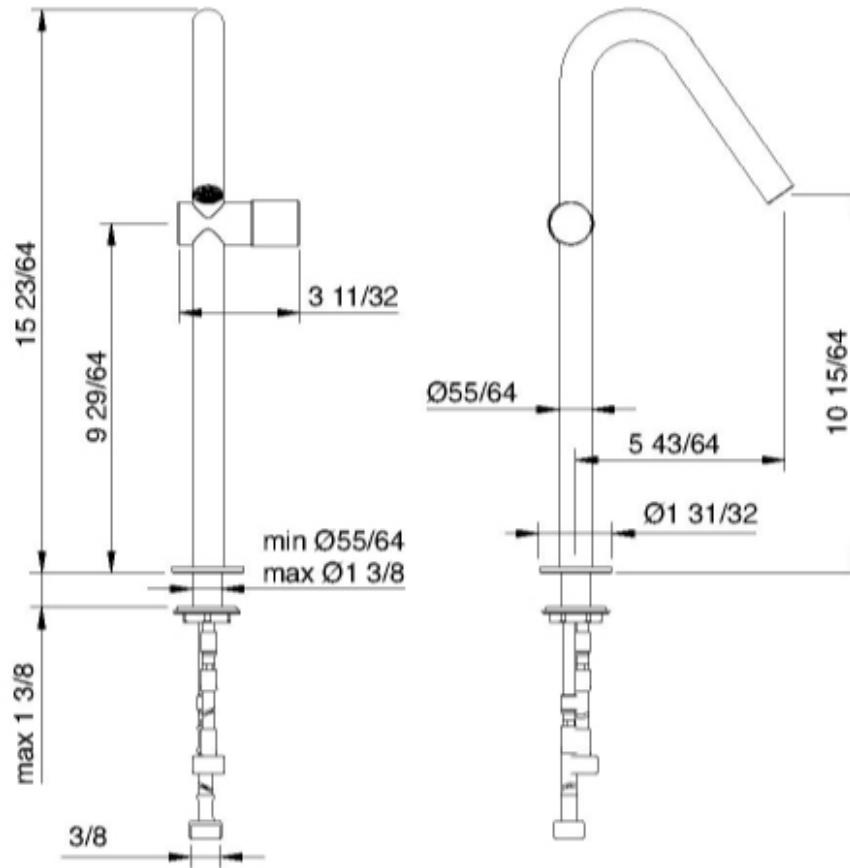

1118

Robinet de lavabo monotrou haut

FINISHES:

FROSTED INOX

RUBINETTERIE
treemme
instruments for water