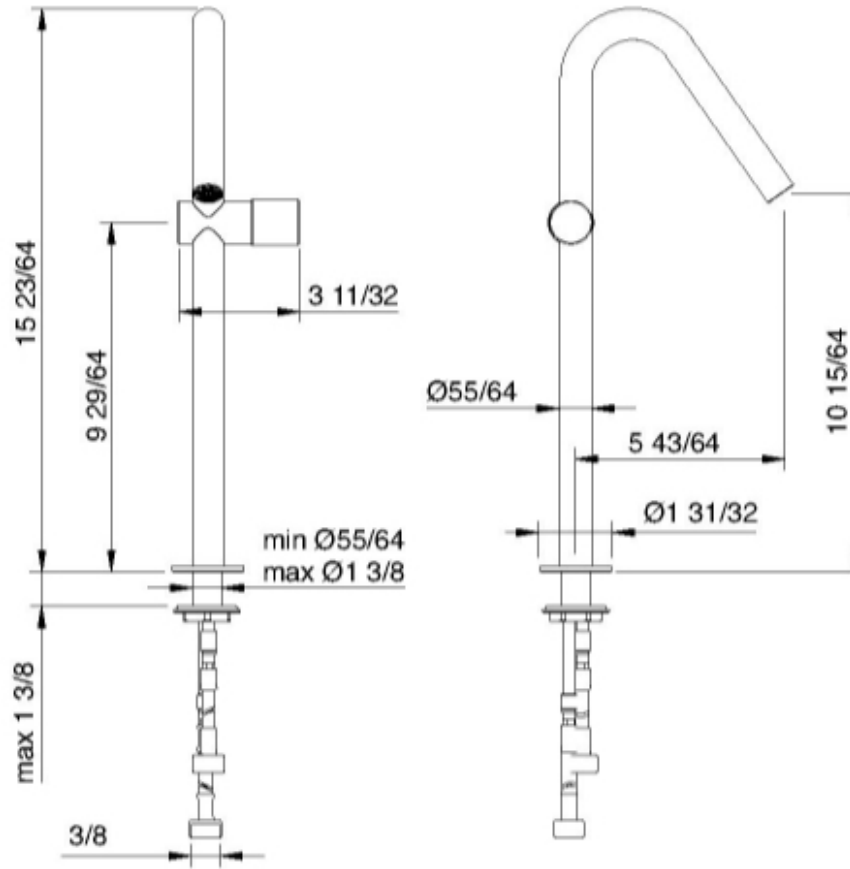

1118

Robinet de lavabo monotrou haut

FINISHES:

FROSTED INOX

RUBINETTERIE
treemme
instruments for water