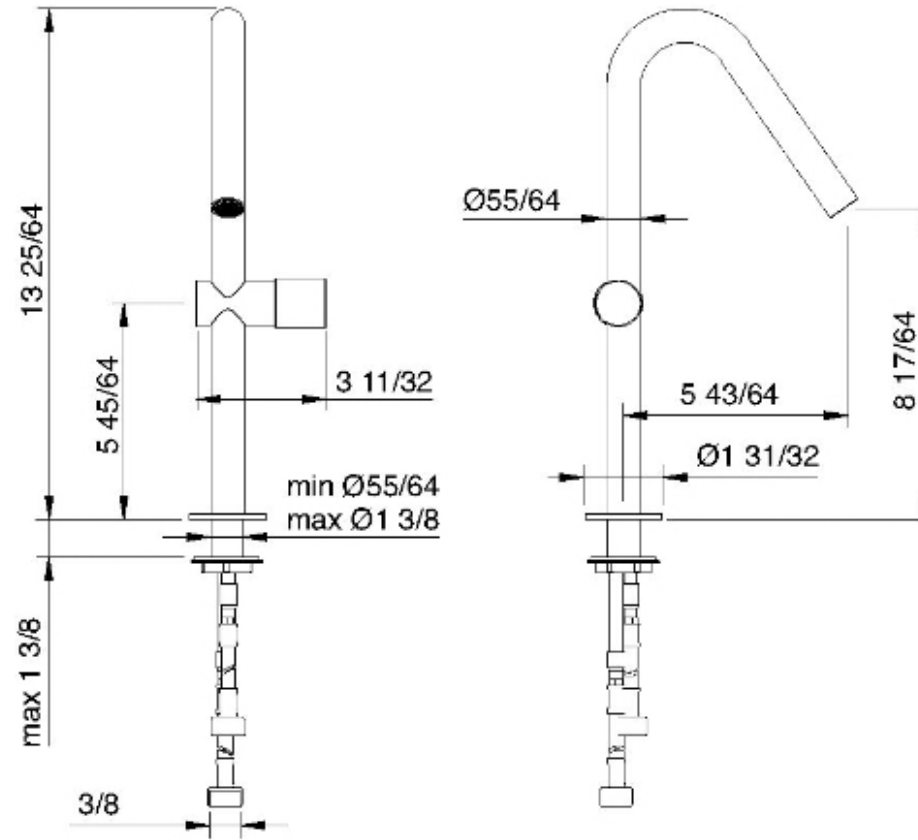

1127

Robinet de lavabo monotrou moyen

FINISHES:

FROSTED INOX

RUBINETTERIE
treemme
instruments for water