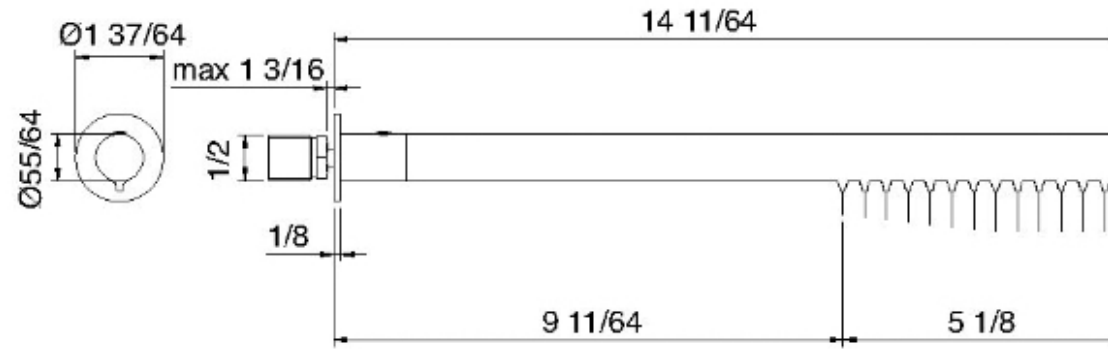

# 1147\_\_01

Tête de pluie tubulaire murale, support requis

FINISHES:

FROSTED INOX

RUBINETTERIE  
**treemme**  
*instruments for water*