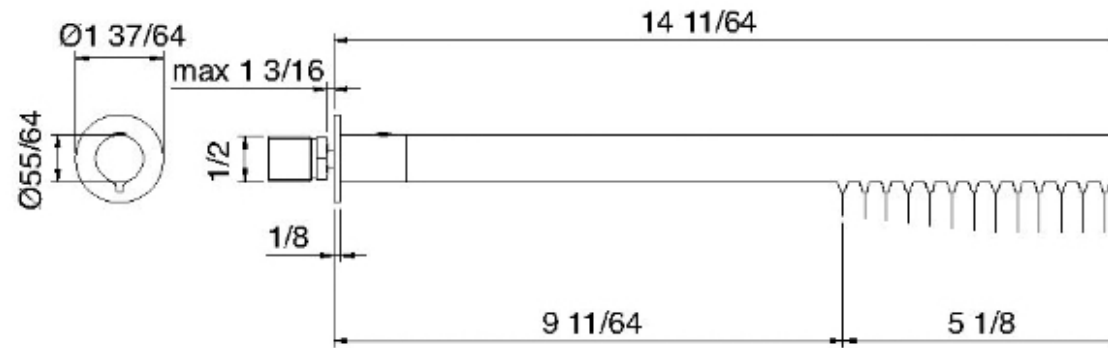

# 1147\_\_01

Tête de pluie tubulaire murale, support requis

FINISHES:

FROSTED INOX

RUBINETTERIE  
**treemme**  
*instruments for water*