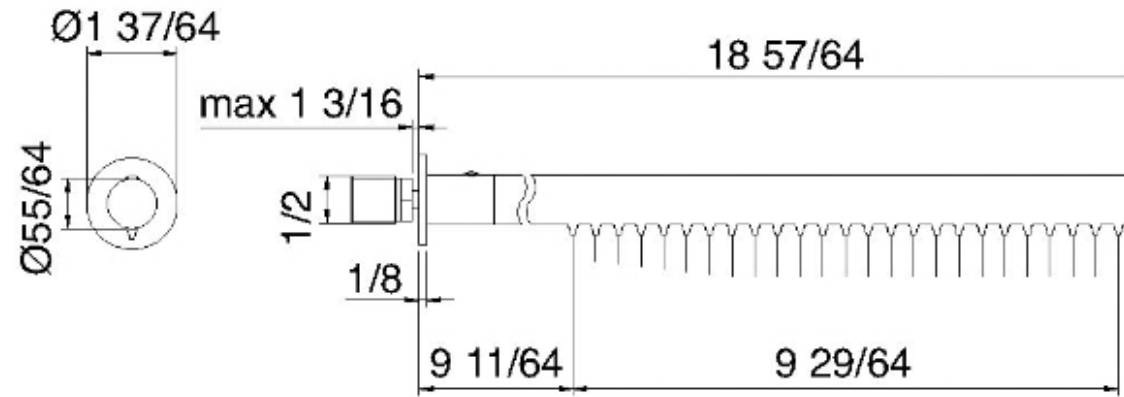

1147__03

Tête de pluie tubulaire murale, support requis

FINISHES:

FROSTED INOX

RUBINETTERIE
tremme
instruments for water