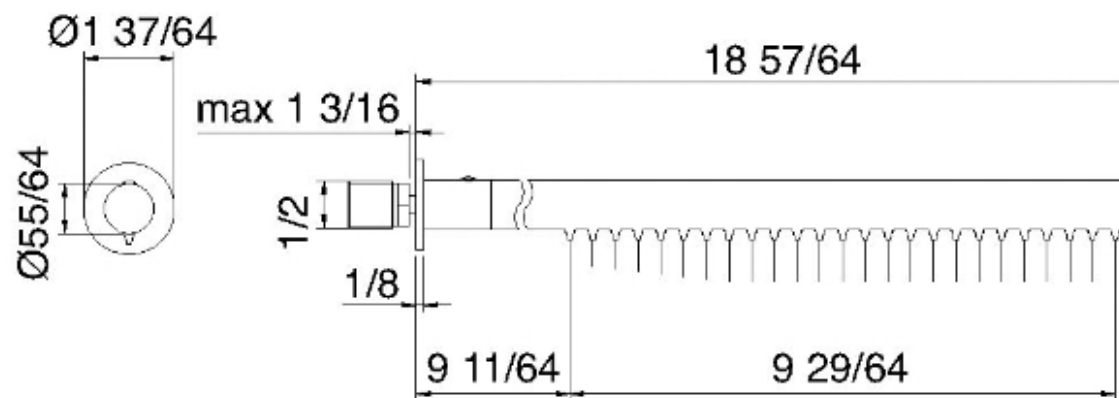

1147__03

Tête de pluie tubulaire murale, support requis

FINISHES:

FROSTED INOX

tremme RUBINETTERIE
instruments for water