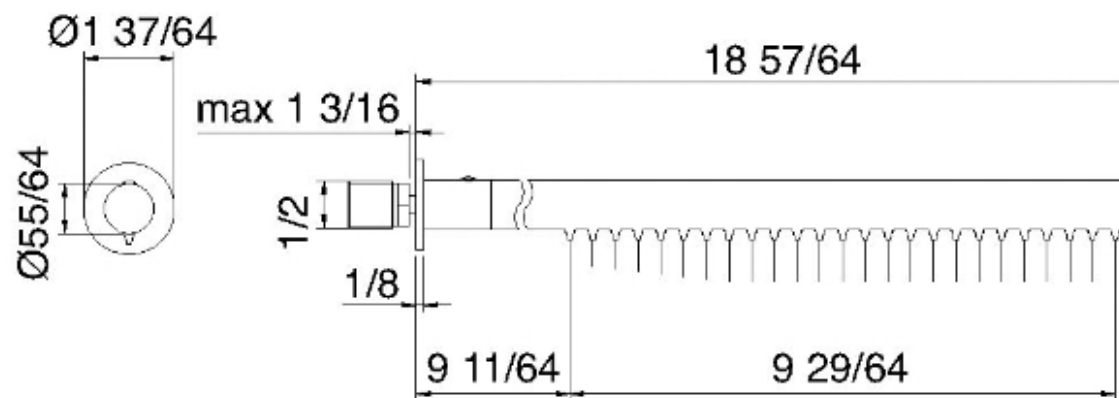

1147__03

Tête de pluie tubulaire murale, support requis

FINISHES:

FROSTED INOX

RUBINETTERIE
tremme
instruments for water