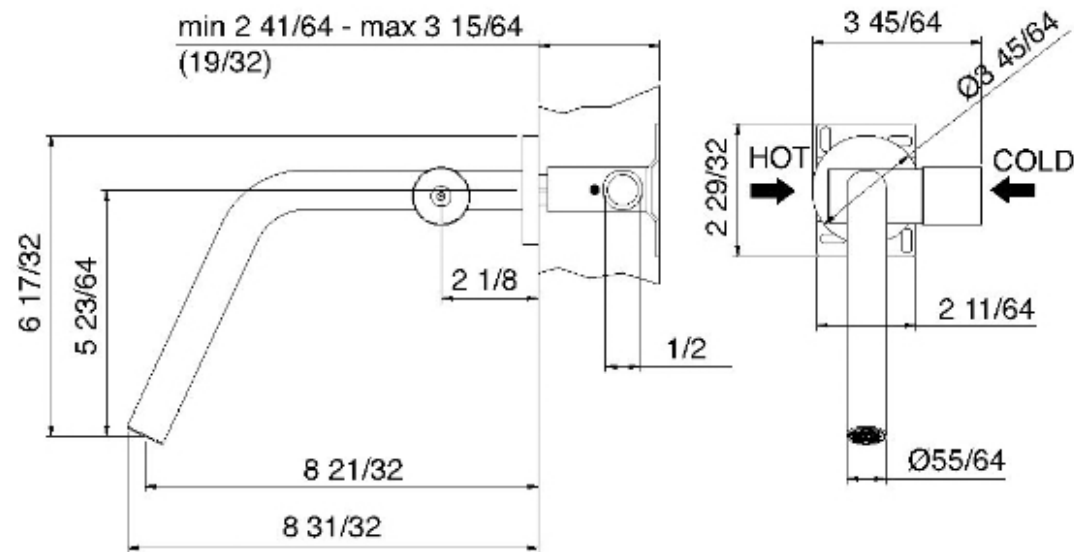

1152__03

Robinet de lavabo mural

FINISHES:

FROSTED INOX

RUBINETTERIE
treemme
instruments for water