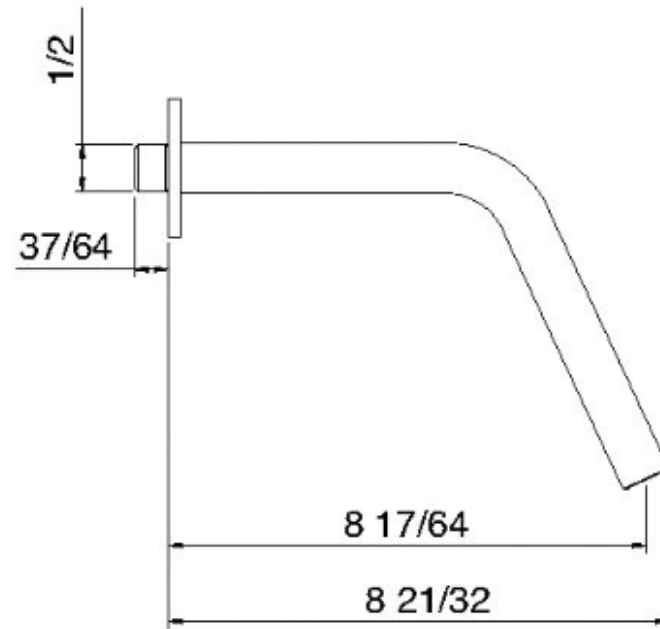

1161

Bec de robinet de lavabo mural long

FINISHES:

FROSTED INOX

treeemme RUBINETTERIE
instruments for water