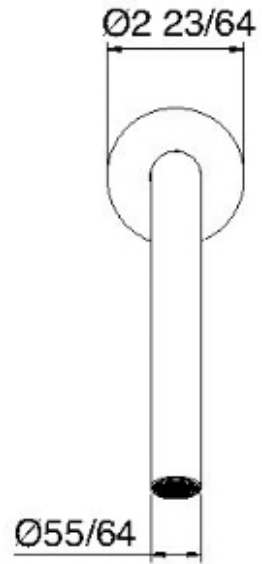

1161

Bec de robinet de lavabo mural long

FINISHES:

FROSTED INOX

treeemme RUBINETTERIE
instruments for water