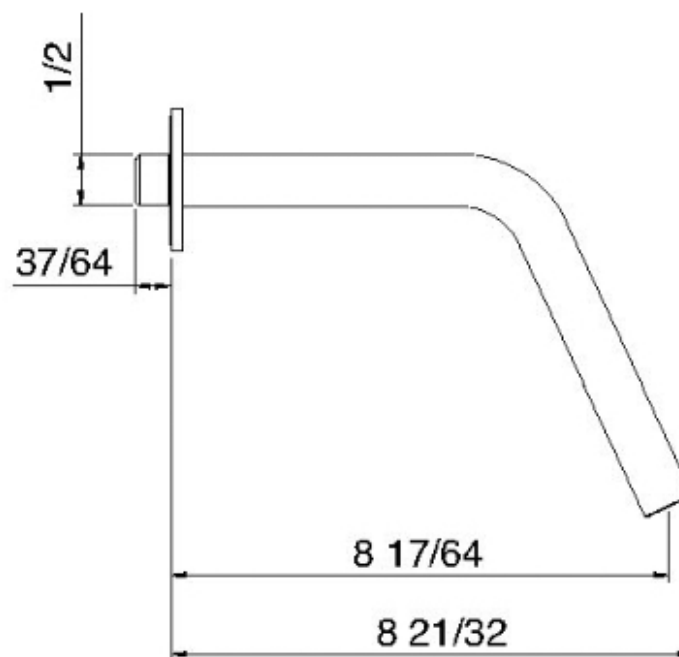

1161HF

Bec mural à haut débit long

FINISHES:

FROSTED INOX

treeemme RUBINETTERIE
instruments for water