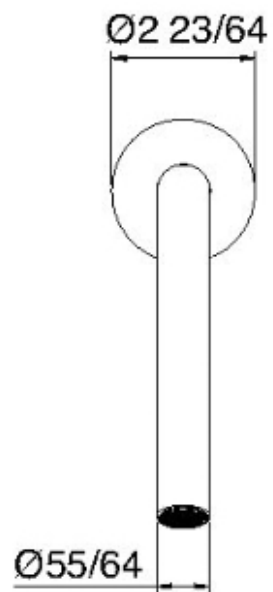

1161HF

Bec mural à haut débit long

FINISHES:

FROSTED INOX

treeemme RUBINETTERIE
instruments for water