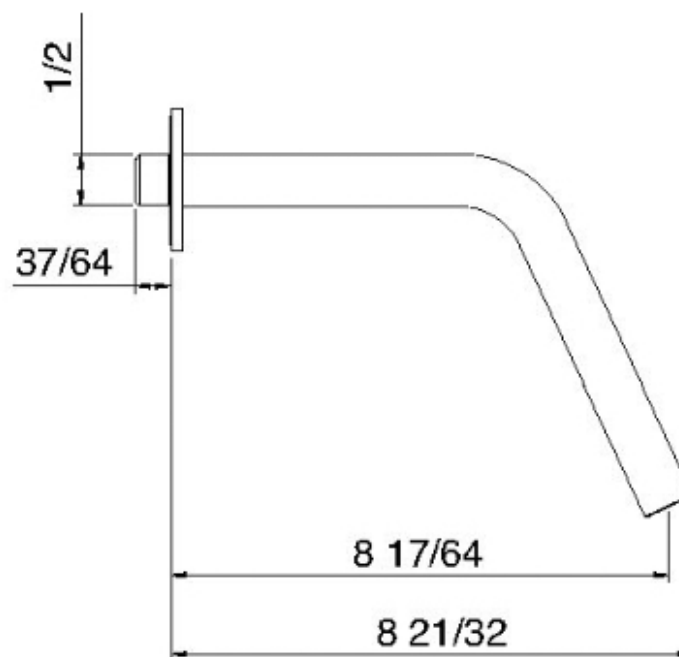

1161HF

Bec mural à haut débit long

FINISHES:

FROSTED INOX

tree^{RUBINETTERIE}**emme**
instruments for water