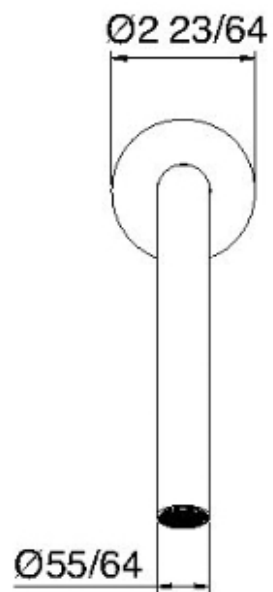

1161HF

Bec mural à haut débit long

FINISHES:

FROSTED INOX

tree^{RUBINETTERIE}**emme**
instruments for water