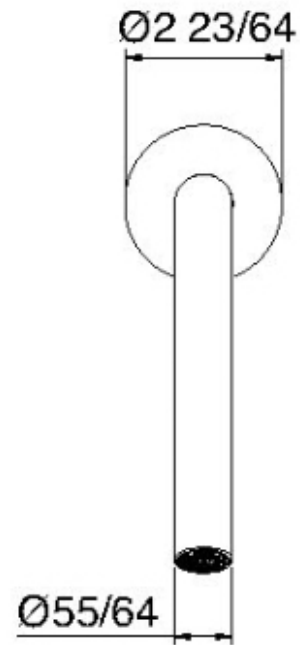

1163

Bec de robinet de lavabo mural

FINISHES:

FROSTED INOX

treemme RUBINETTERIE
instruments for water