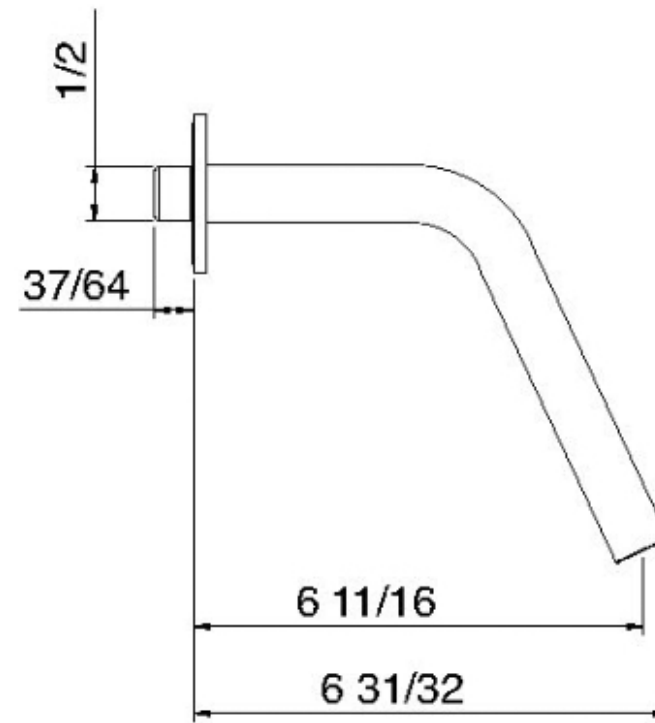

1163

Bec de robinet de lavabo mural

FINISHES:

FROSTED INOX

treemme RUBINETTERIE
instruments for water